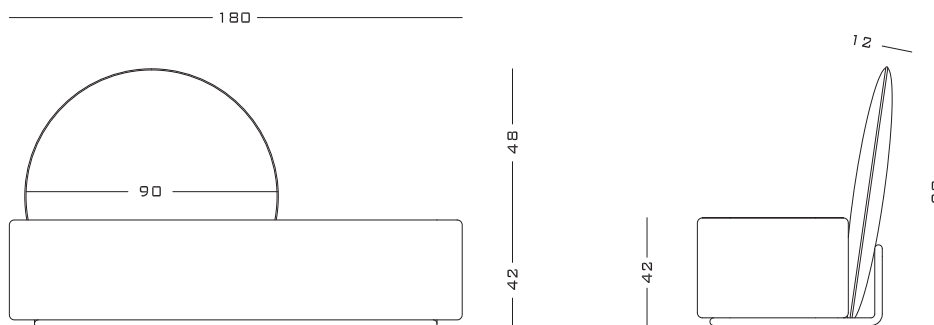

POSSIBLE CUSTOMISATION

- Width
- Seat depth
- Seat height
- Back diameter