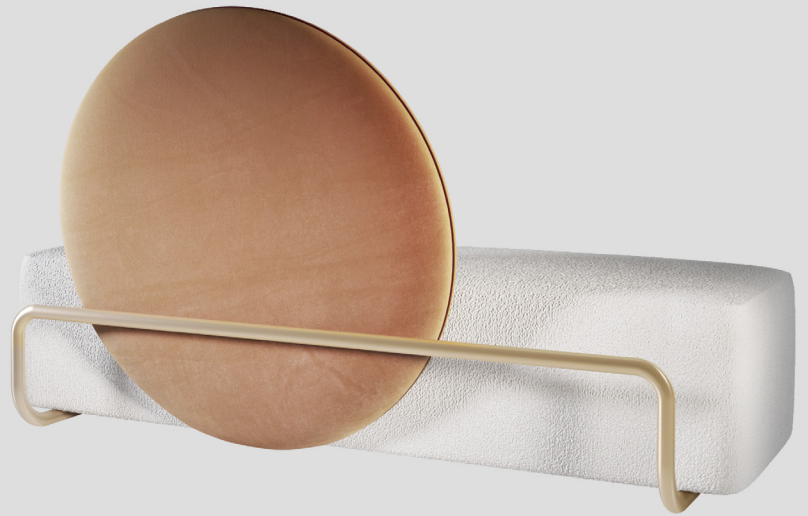

A minimalist line art illustration of a sofa, rendered in white lines on a black background. The sofa is shown from a three-quarter perspective, highlighting its rounded backrest, wide seat, and a low-profile base with a subtle skirt. The lines are clean and consistent in weight, creating a modern and elegant aesthetic.

Horizon Sofa

SECOLO

Horizon Sofa

2018

The Horizon sofa has been designed with a loose circular backrest. It rests on a metal frame allowing it to be rolled from one side to the other. Both the seat and the back can be upholstered in a number of different fabrics. The back can be upholstered in two opposing fabrics meaning the appearance of the backrest can be changed daily. The frame is available in a number of metal finishes including polished and satin variations.

Wood internal structure with non deformable foam in different densities and polyester fibre layer. Base and back support in steel.

180 x 75 x 100 H cm seat height 42 cm
220 x 75 x 100 H cm seat height 42 cm

POSSIBLE CUSTOMISATION

- Width
- Seat depth
- Seat height
- Back diameter

SECOLO

Upholstery Standard Collection

Velvet

100% CO

Coco

50% CO, 3% LI, 15% PL, 28% VI