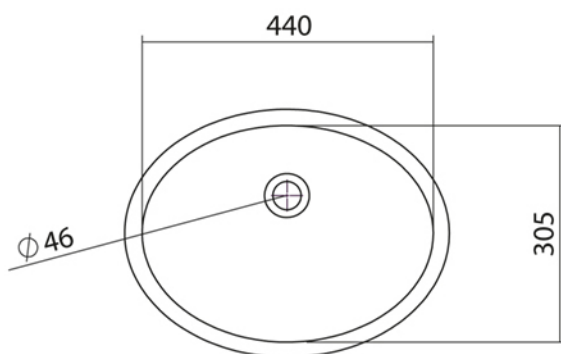

VICTORIAN Collection	
Code	Description
2010 OLD2010	Undermounted basin 480 mm White Old White
GRDN2010 OSBR2010	Decorated Garden Pattern Blue Pattern

Verona - Italy
tel. +39 045 8006917
fax. +39 045 8020111
gentry-home.com

VICTORIAN Collection	
Code	Description
2009 OLD2009	Undermounted basin 440 mm White Old White
GRDN2009 OSBR2009	Decorated Garden Pattern Blue Pattern

Verona - Italy
tel. +39 045 8006917
fax. +39 045 8020111
gentry-home.com