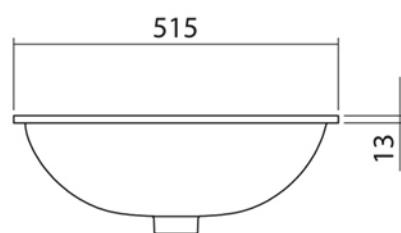

VICTORIAN Collection	
Code	Description
2010 OLD2010	Undermounted basin 480 mm White Old White
GRDN2010 OSBR2010	Decorated Garden Pattern Blue Pattern

Verona - Italy
tel. +39 045 8006917
fax. +39 045 8020111
gentry-home.com

VICTORIAN Collection	
Code	Description
2009 OLD2009	Undermounted basin 440 mm White Old White
GRDN2009 OSBR2009	Decorated Garden Pattern Blue Pattern

Verona - Italy
tel. +39 045 8006917
fax. +39 045 8020111
gentry-home.com