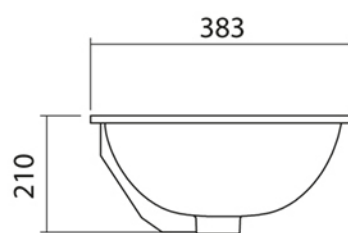

VICTORIAN Collection	
Code	Description
2010 OLD2010	Undermounted basin 480 mm White Old White
GRDN2010 OSBR2010	Decorated Garden Pattern Blue Pattern

Verona - Italy
tel. +39 045 8006917
fax. +39 045 8020111
gentry-home.com

VICTORIAN Collection	
Code	Description
2009 OLD2009	Undermounted basin 440 mm White Old White
GRDN2009 OSBR2009	Decorated Garden Pattern Blue Pattern

Verona - Italy
tel. +39 045 8006917
fax. +39 045 8020111
gentry-home.com