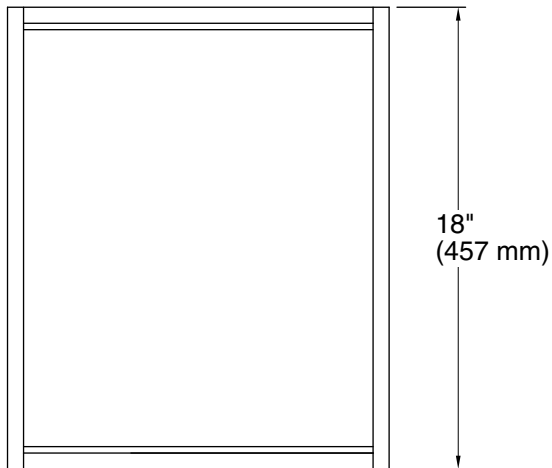

Technical Information

All product dimensions are nominal.

Material: Wood, Veneers

Notes

Install this product according to the installation guide.