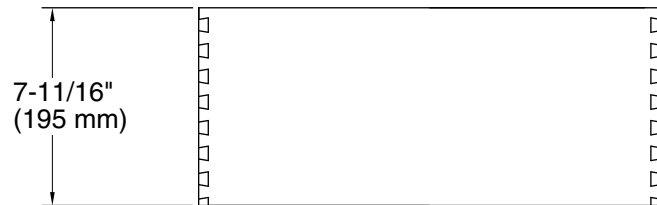

Technical Information

All product dimensions are nominal.

Material: Wood, Veneers

Notes

Install this product according to the installation guide.