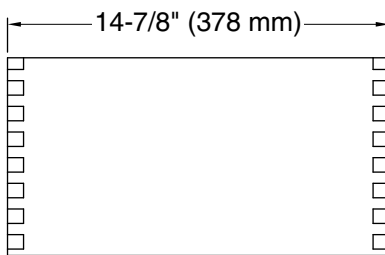

Technical Information

All product dimensions are nominal.

Material: Wood, Veneers

Notes

Install this product according to the installation guide.