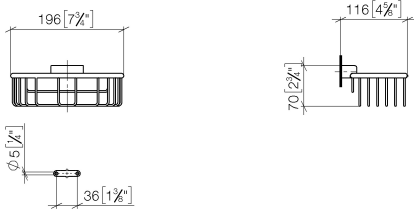

Shower basket for wall mounting - Brushed Champagne (22kt Gold)

MADISON

83 290 970

- width 200mm
- height 70 mm
- 115mm projection

Fits: MADISON, MEM, TARA, CL.1, LISSÉ,
VAIA, META, CYO

	Brushed Champagne (22kt Gold)	83 290 970-46
	Chrome	83 290 970-00
	Brushed Platinum	83 290 970-06
	Platinum	83 290 970-08
	Durabrand (23kt Gold)	83 290 970-09
	Dark Chrome	83 290 970-19
	Light Gold	83 290 970-26
	Brushed Light Gold	83 290 970-27
	Brushed Durabrand (23kt Gold)	83 290 970-28
	Matte Black	83 290 970-33
	Brushed Bronze	83 290 970-42
	Champagne (22kt Gold)	83 290 970-47
	Brushed Chrome	83 290 970-93
	Brushed Dark Platinum	83 290 970-99

Shower basket for wall mounting - Brushed Champagne (22kt Gold)

MADISON

83 290 970

mm [inches]

83 290 970

Product version from 10/1/2023

Parts for other finishes can be found here: [Chrome](#)

Shower basket for wall mounting - Brushed Champagne (22kt Gold)

MADISON

83 290 970

Spare parts list

Product version from 10/1/2023

No.	Item Number	Name	Quantity used	Delivery time
	05 30 31 025 00 90	fixing set	9	2