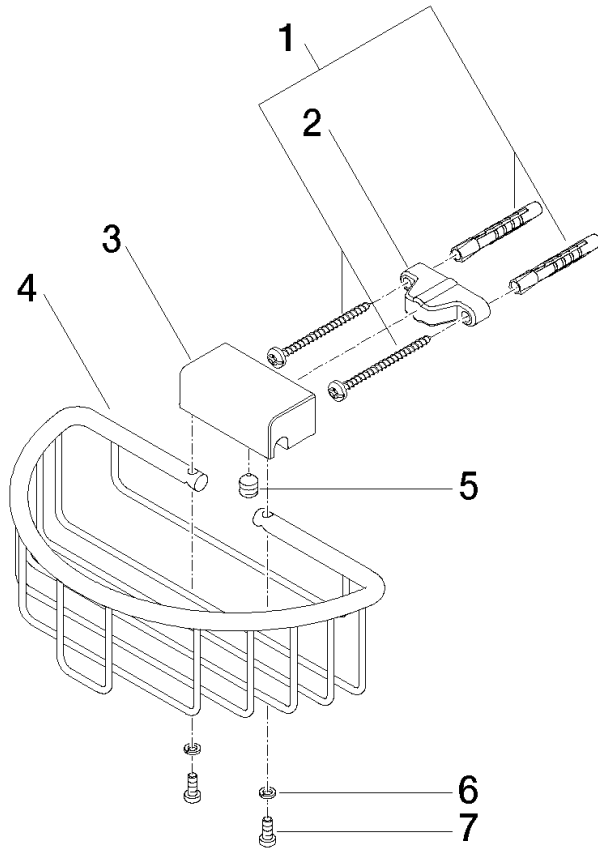

Shower basket for wall mounting - Brushed Champagne (22kt Gold)

MADISON

83 290 970

- width 200mm
- height 70 mm
- 115mm projection

Fits: MADISON, MEM, TARA, CL.1, LISSÉ,
VAIA, META, CYO

	Brushed Champagne (22kt Gold)	83 290 970-46
	Chrome	83 290 970-00
	Brushed Platinum	83 290 970-06
	Platinum	83 290 970-08
	Durabrand (23kt Gold)	83 290 970-09
	Dark Chrome	83 290 970-19
	Light Gold	83 290 970-26
	Brushed Light Gold	83 290 970-27
	Brushed Durabrand (23kt Gold)	83 290 970-28
	Matte Black	83 290 970-33
	Brushed Bronze	83 290 970-42
	Champagne (22kt Gold)	83 290 970-47
	Brushed Chrome	83 290 970-93
	Brushed Dark Platinum	83 290 970-99

Shower basket for wall mounting - Brushed Champagne (22kt Gold)

MADISON

83 290 970

mm [inches]

83 290 970

Product version from 10/1/2023

Parts for other finishes can be found here: [Chrome](#)

Shower basket for wall mounting - Brushed Champagne (22kt Gold)

MADISON

83 290 970

Spare parts list

Product version from 10/1/2023

No.	Item Number	Name	Quantity used	Delivery time
	05 30 31 025 00 90	fixing set	9	2