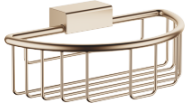

Shower basket for wall mounting - Brushed Champagne (22kt Gold)

MADISON

83 290 970

- width 200mm
- height 70 mm
- 115mm projection

Fits: MADISON, MEM, TARA, CL.1, LISSÉ,
VAIA, META, CYO

	Brushed Champagne (22kt Gold)	83 290 970-46
	Chrome	83 290 970-00
	Brushed Platinum	83 290 970-06
	Platinum	83 290 970-08
	Durabrand (23kt Gold)	83 290 970-09
	Dark Chrome	83 290 970-19
	Light Gold	83 290 970-26
	Brushed Light Gold	83 290 970-27
	Brushed Durabrand (23kt Gold)	83 290 970-28
	Matte Black	83 290 970-33
	Brushed Bronze	83 290 970-42
	Champagne (22kt Gold)	83 290 970-47
	Brushed Chrome	83 290 970-93
	Brushed Dark Platinum	83 290 970-99

Shower basket for wall mounting - Brushed Champagne (22kt Gold)

MADISON

83 290 970

mm [inches]

83 290 970

Product version from 10/1/2023

Parts for other finishes can be found here: [Chrome](#)

Shower basket for wall mounting - Brushed Champagne (22kt Gold)