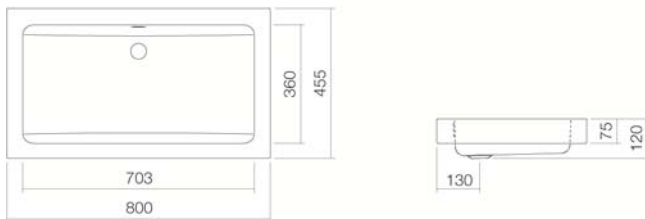

Text for invitation to tender

Sit-on basin, rectangular, 800 x 455mm, height 75mm, glazed, white, without tap hole, with overflow, including fixing set and overflow set

Brand: Alape

Model: AB.R800