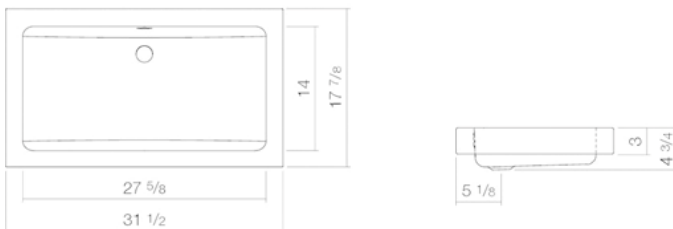

A[~]form

Technical data sheet

Sit-on basins

AB.R800

Article number: 3207200000

Design partner: busalt design

Features

Description	AB.R800
Article number	3207200000
Standard colour	White
Special surfaces	White easy-clean (XXXX XXX 400) White antibacterial (XXXX XXX 401)
Construction	without faucet hole, with overflow
Special versions	without overflow, special- or matt colour
Dimensions	31 1/2 x 17 7/8" x 3"
Material	Glazed steel
Net weight	23.81 lbs
Installation	for installation on counter tops
Accessoires	Bottle trap SI.2, Bottle trap SI.3, Drain valve VT.1
Faucet information	Optimum point of impact approx. 7 1/4 – 9 1/2" from centre of faucet hole.

Faucets with a vertical outlet and an aerator provide the optimum flow of water onto the surface below (angle of impact: 90°).

Text for invitation to tender

Sit-on basin, rectangular, 31 1/2 x 17 7/8", height 3", glazed, without faucet hole, with overflow, including installation kit and overflow set