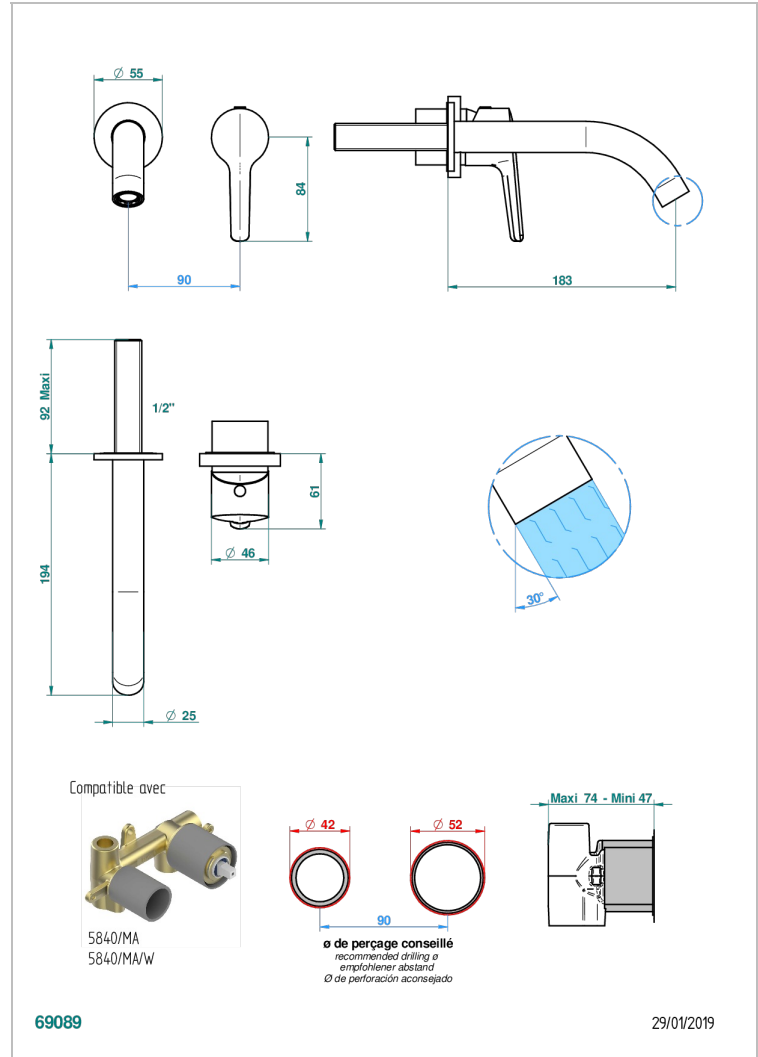

BONDI A MANETTES

G7G-6541B

THG[®]
PARIS

Trim only for Built-in basin mixer with spout (two x 1/2" inlets and one 1/2" outlet), without waste

ХАРАКТЕРИСТИКИ

- Bondi à manettes
- Trim only for Built-in basin mixer with spout (two x 1/2" inlets and one 1/2" outlet), without waste