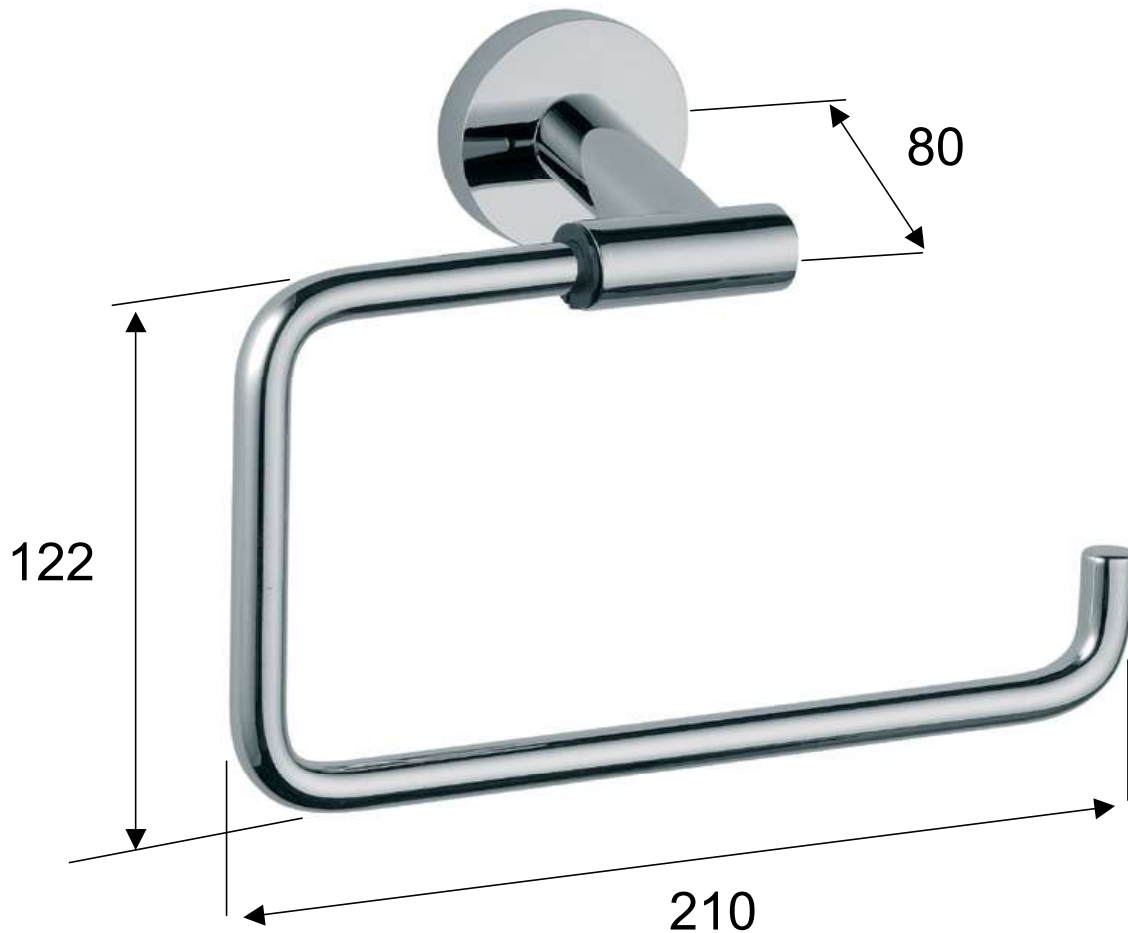

DANIEL

SCHEDA TECNICA TECHNICAL FEATURES

ART. COD.

HIPA970

MATERIALI / MATERIALS

OTTONE CROMATO / CHROME PLATED BRASS

CROMATURA / CHROME PLATING

UNI EN 248