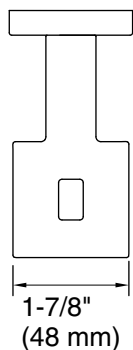

Square
Vertical toilet paper holder
K-23289

Features

- Vertical holder makes changing toilet tissue quick and simple.
- Coordinates with other products in the Square collection.

Material

- Premium metal construction for durability and reliability.
- KOHLER finishes resist corrosion and tarnishing.

Available Colors/Finishes

Color tiles intended for reference only.

Color	Code	Description
	CP	Polished Chrome
	BN	Vibrant® Brushed Nickel

Technical Information

All product dimensions are nominal.

Material: Zinc, Stainless Steel