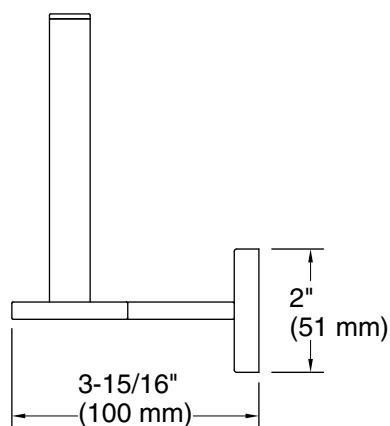

Square
Vertical toilet paper holder
K-23289

Features

- Vertical holder makes changing toilet tissue quick and simple.
- Coordinates with other products in the Square collection.

Material

- Premium metal construction for durability and reliability.
- KOHLER finishes resist corrosion and tarnishing.

Available Colors/Finishes

Color tiles intended for reference only.

Color	Code	Description
	CP	Polished Chrome
	BN	Vibrant® Brushed Nickel

Technical Information

All product dimensions are nominal.

Material: Zinc, Stainless Steel