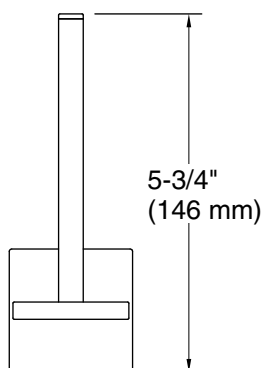

Square
Vertical toilet paper holder
K-23289

Features

- Vertical holder makes changing toilet tissue quick and simple.
- Coordinates with other products in the Square collection.

Material

- Premium metal construction for durability and reliability.
- KOHLER finishes resist corrosion and tarnishing.

Available Colors/Finishes

Color tiles intended for reference only.

Color	Code	Description
	CP	Polished Chrome
	BN	Vibrant® Brushed Nickel

Technical Information

All product dimensions are nominal.

Material: Zinc, Stainless Steel