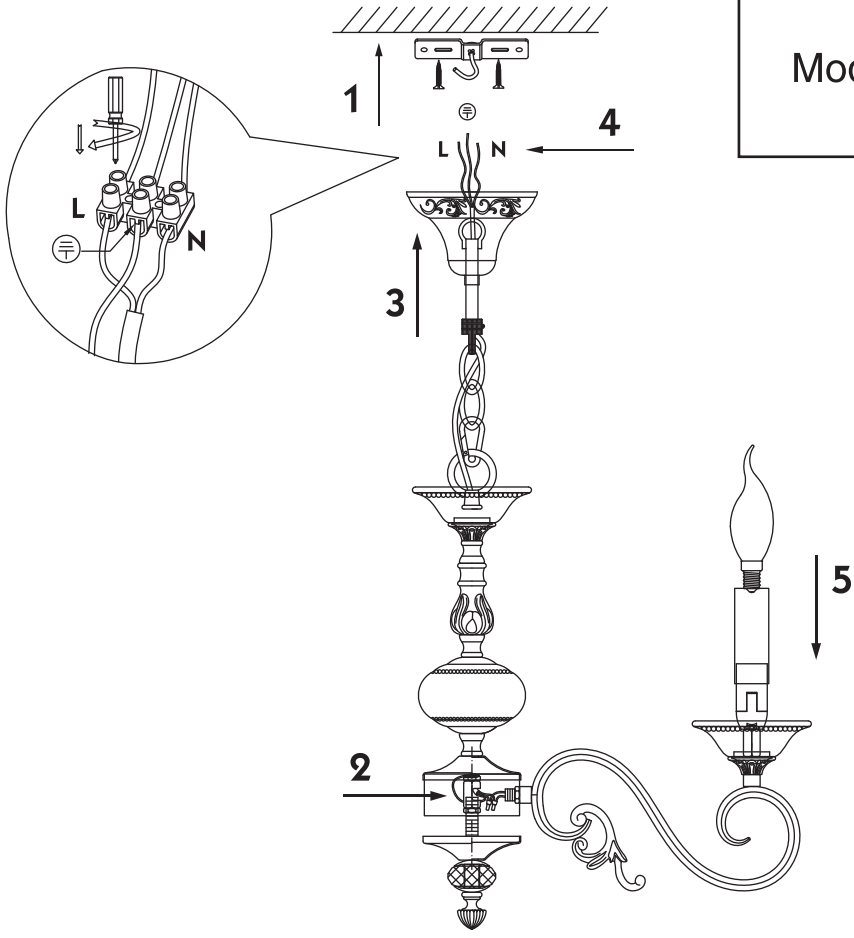

Instruction

Collection: Elegant
Series: Perla
Model: ARM337-05-R
Suspended

 – Suspended

5 x E14 (60w)

MAYTONI
DECORATIVE LIGHTING
www.maytoni.de