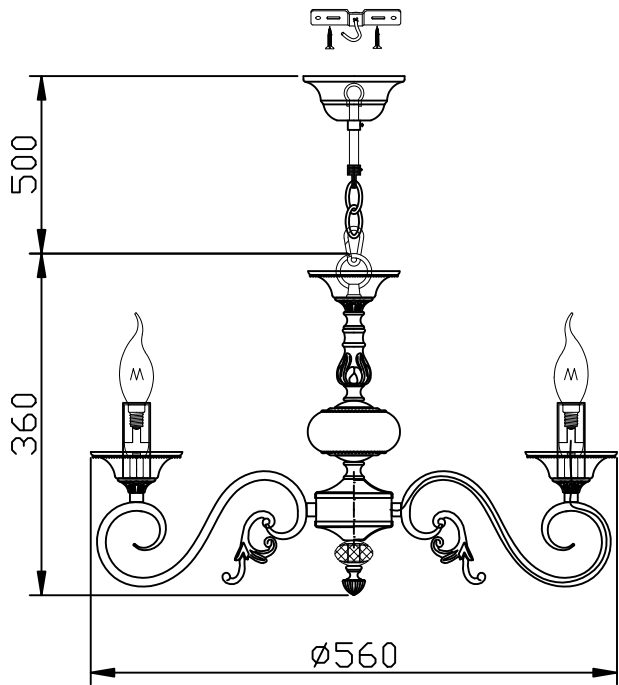

Instruction

Collection: Elegant
Series: Perla
Model: ARM337-05-R
Suspended

 – Suspended

5 x E14 (60w)

MAYTONI
DECORATIVE LIGHTING
www.maytoni.de