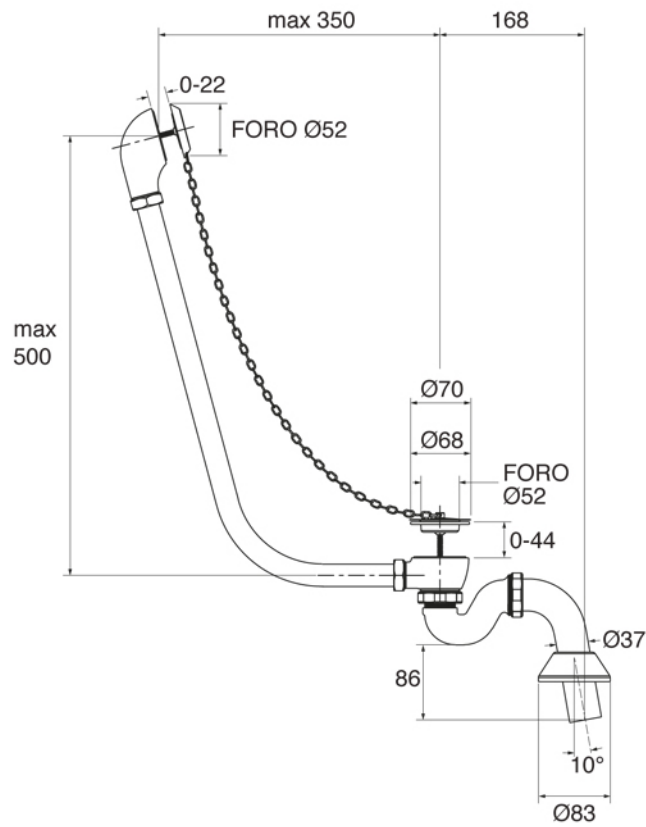

CAST IRON BATHTUB Collection	
Code	Description
9158	<b>Cast iron bathtub 1700x680 (Kg. 195 - Lt. 215)</b> Without tap holes, external unfinished
103	<b>External painting</b> External painting White
105	External painting RAL

Verona - Italy  
 tel. +39 045 8006917  
 fax. +39 045 8020111  
 gentry-home.com

CAST IRON BATHTUB Collection	
Code	Description
0190-C 0191-I/N/O/OR 0191-B/ND/R	<p><b>Exposed bath waste with drain stopper chain and overflow with exposed pipes for floor connector and siphon</b></p> <p>Chrome Incalux, Nickel, Dark Gold, Rose Gold Bronze, Dark Nickel, Copper</p>