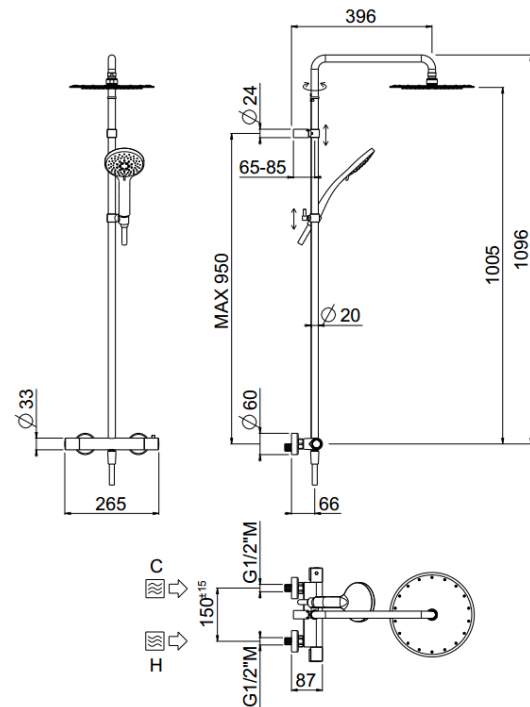

## TECHNICAL INFORMATION

Bridge shower column including exposed mixer with diverter and brass handles, turning bar with adjustable mounting. Round ultra-thin shower head, Ø240, non-liming, inspectable and serviceable in chromed stainless steel. 3 jets non-liming shower in ABS. Smooth double anti-torsion PVC flexible hose, cm 150. CHROME

## FEATURES

rain jet

central jet

side jet

double anti-torsion

adjustable column

inspectable round

## TECHNICAL DRAWING