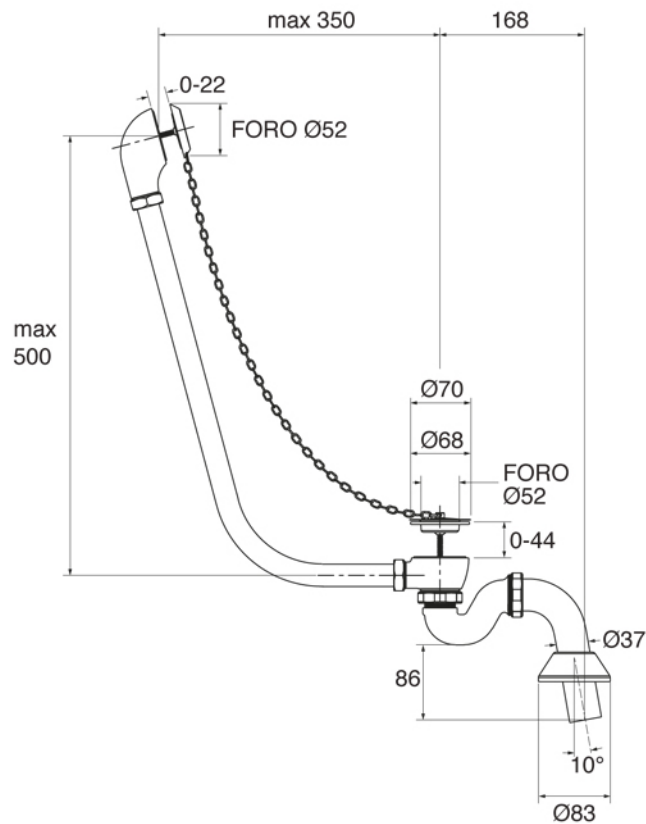

POSIZIONE RUBINETTERIA A MURO CONSIGLIATA A 500 mm DAL BORDO PIANO  
FORATURA GRUPPO VASCA ALTEZZA DA PAVIMENTO 660 mm

CAST IRON BATHTUB Collection	
Code	Description
9148	<b>Cast iron bathtub 1700x760 (Kg. 129 - Lt 205)</b> Without tap holes, external unfinished

Verona - Italy  
tel. +39 045 8006917  
fax. +39 045 8020111  
gentry-home.com

POSIZIONE RUBINETTERIA A MURO CONSIGLIATA A 500 mm DAL BORDO PIANO  
FORATURA GRUPPO VASCA ALTEZZA DA PAVIMENTO 660 mm

CAST IRON BATHTUB Collection	
Code	Description
9152	<b>Cast iron bathtub 1540x765 (Kg. 120 - Lt 180)</b> Without tap holes, external unfinished
9164	<b>Cast iron feet</b> Unfinished
9167	White
9165-C	Chrome
9166-I/N/O/OR	Incalux, Nickel, Dark Gold, Rose Gold
9166-B/ND/R	Bronze, Dark Nickel, Copper
103	<b>External painting</b> External painting White
105	External painting RAL
106	Gold leaf decoration
107	Silver leaf decoration

**GH**  
GENTRY HOME

Verona - Italy  
tel. +39 045 8006917  
fax. +39 045 8020111  
gentry-home.com

CAST IRON BATHTUB Collection	
Code	Description
0190-C 0191-I/N/O/OR 0191-B/ND/R	<p><b>Exposed bath waste with drain stopper chain and overflow with exposed pipes for floor connector and siphon</b></p> <p>Chrome Incalux, Nickel, Dark Gold, Rose Gold Bronze, Dark Nickel, Copper</p>