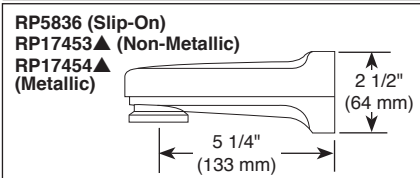

▲ Designate Proper Finish Suffix

Delta reserves the right (1) to make changes in specifications and materials, and (2) to change or discontinue models, both without notice or obligation. Dimensions are for reference only. See current full-line price book or www.deltafaucet.com for finish options and product availability.

DSP-B-T13420 Rev. I

Delta Faucet Company

55 E. 111th Street, Indianapolis, IN 46280
350 South Edgeware Road, St. Thomas, ON N5P 4L1
© 2017 Delta Faucet Company