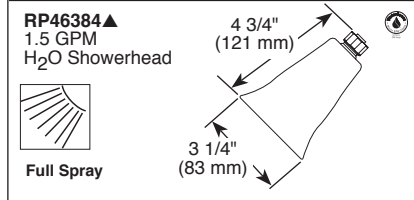

▲ Designate Proper Finish Suffix

Delta reserves the right (1) to make changes in specifications and materials, and (2) to change or discontinue models, both without notice or obligation. Dimensions are for reference only. See current full-line price book or www.deltafaucet.com for finish options and product availability.

DSP-B-T13420 Rev. I

Delta Faucet Company

55 E. 111th Street, Indianapolis, IN 46280
350 South Edgeware Road, St. Thomas, ON N5P 4L1
© 2017 Delta Faucet Company