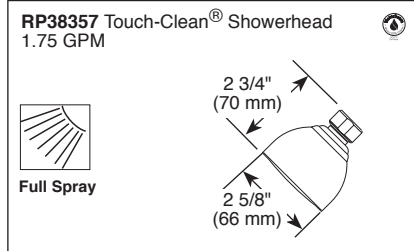

▲ Designate Proper Finish Suffix

Delta reserves the right (1) to make changes in specifications and materials, and (2) to change or discontinue models, both without notice or obligation. Dimensions are for reference only. See current full-line price book or www.deltafaucet.com for finish options and product availability.

DSP-B-T13420 Rev. I

Delta Faucet Company

55 E. 111th Street, Indianapolis, IN 46280
350 South Edgeware Road, St. Thomas, ON N5P 4L1
© 2017 Delta Faucet Company