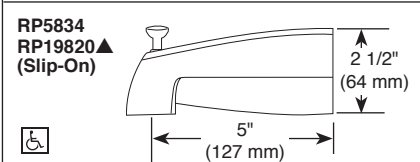

▲ Designate Proper Finish Suffix

Delta reserves the right (1) to make changes in specifications and materials, and (2) to change or discontinue models, both without notice or obligation. Dimensions are for reference only. See current full-line price book or www.deltafaucet.com for finish options and product availability.

DSP-B-T13420 Rev. I

Delta Faucet Company

55 E. 111th Street, Indianapolis, IN 46280
350 South Edgeware Road, St. Thomas, ON N5P 4L1
© 2017 Delta Faucet Company