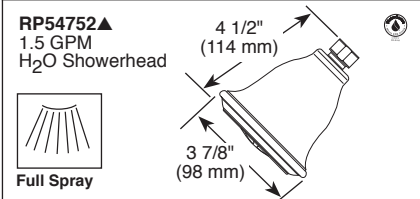

▲ Designate Proper Finish Suffix

Delta reserves the right (1) to make changes in specifications and materials, and (2) to change or discontinue models, both without notice or obligation. Dimensions are for reference only. See current full-line price book or www.deltafaucet.com for finish options and product availability.

DSP-B-T13420 Rev. I

Delta Faucet Company

55 E. 111th Street, Indianapolis, IN 46280
350 South Edgeware Road, St. Thomas, ON N5P 4L1
© 2017 Delta Faucet Company