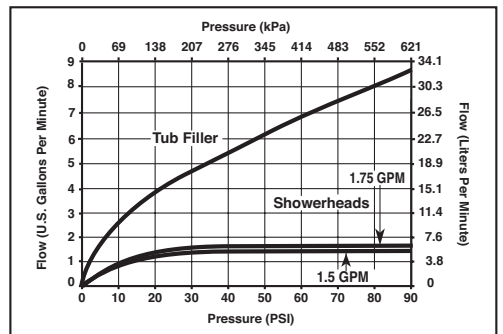

STANDARD SPECIFICATIONS:

- Maintains a balanced pressure of hot and cold water even when a valve is turned on or off elsewhere in the system.
- For use with MultiChoice® Universal rough valve body. (R10000 Series)
- Back-to-back installation capability.
- Solid brass forged body.
- Temperature only controlled with metal lever handle.
- Field adjustable to limit handle rotation into hot water zone.
- 120° maximum handle rotation.
- All parts replaceable from the front of the valve.
- Models with "SOS" suffix supplied with slip-on spout for 1/2" C.W.T.
- Models with "PD" suffix supplied with 6" long pull-down diverter spout (RP17453).
- Stem extension kit RP77991 can be ordered to allow for an additional 1 3/4" wall thickness. RP77991 ships with chrome escutcheon screws. For special finishes also order RP12630 escutcheon screws in desired finish.
- **Note:** Product will be marked with flow rate of specific showerhead.

WARRANTY

- Lifetime limited warranty on parts (other than electronic parts and batteries) and finishes; or, for commercial users, for 5 years from date of purchase.
- 5 year limited warranty on electronic parts (other than batteries); or, for commercial users, for 1 year from the date of purchase.
- No warranty is provided on batteries.

COMPLIES WITH:

- ASME A112.18.1 / CSA B125.1
- ASSE 1016
- Indicates compliance to ICC/ANSI A117.1 - Valve control only
- EPA WaterSense®

Submitted Model No.: _____

Specific Features: _____