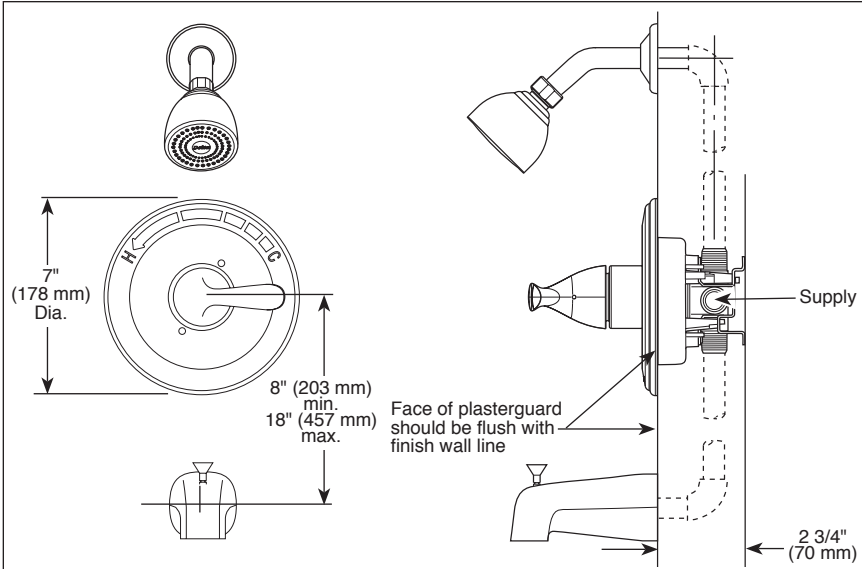

▲ Designate Proper Finish Suffix

Delta reserves the right (1) to make changes in specifications and materials, and (2) to change or discontinue models, both without notice or obligation. Dimensions are for reference only. See current full-line price book or www.deltafaucet.com for finish options and product availability.

DSP-B-T13420 Rev. I

Delta Faucet Company

55 E. 111th Street, Indianapolis, IN 46280
350 South Edgeware Road, St. Thomas, ON N5P 4L1
© 2017 Delta Faucet Company