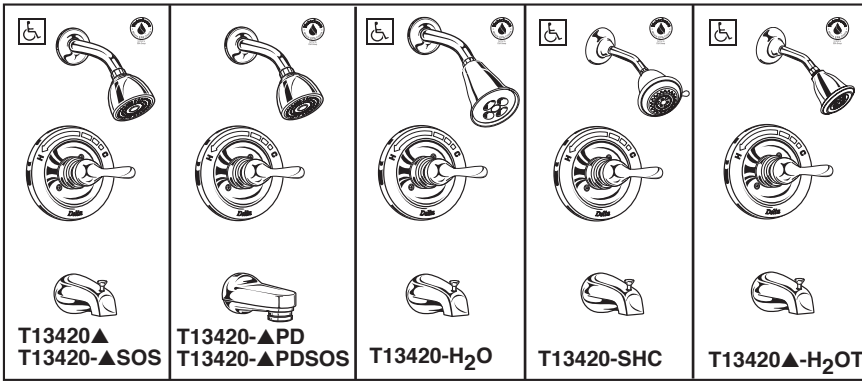

STANDARD SPECIFICATIONS:

- Maintains a balanced pressure of hot and cold water even when a valve is turned on or off elsewhere in the system.
- For use with MultiChoice® Universal rough valve body. (R10000 Series)
- Back-to-back installation capability.
- Solid brass forged body.
- Temperature only controlled with metal lever handle.
- Field adjustable to limit handle rotation into hot water zone.
- 120° maximum handle rotation.
- All parts replaceable from the front of the valve.
- Models with "SOS" suffix supplied with slip-on spout for 1/2" C.W.T.
- Models with "PD" suffix supplied with 6" long pull-down diverter spout (RP17453).
- Stem extension kit RP77991 can be ordered to allow for an additional 1 3/4" wall thickness. RP77991 ships with chrome escutcheon screws. For special finishes also order RP12630 escutcheon screws in desired finish.
- **Note:** Product will be marked with flow rate of specific showerhead.

WARRANTY

- Lifetime limited warranty on parts (other than electronic parts and batteries) and finishes; or, for commercial users, for 5 years from date of purchase.
- 5 year limited warranty on electronic parts (other than batteries); or, for commercial users, for 1 year from the date of purchase.
- No warranty is provided on batteries.

COMPLIES WITH:

- ASME A112.18.1 / CSA B125.1
- ASSE 1016
- Indicates compliance to ICC/ANSI A117.1 - Valve control only
- EPA WaterSense®

Submitted Model No.: _____

Specific Features: _____