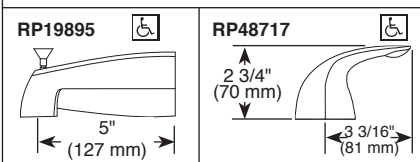

▲ Designate Proper Finish Suffix

Delta reserves the right (1) to make changes in specifications and materials, and (2) to change or discontinue models, both without notice or obligation. Dimensions are for reference only. See current full-line price book or www.deltafaucet.com for finish options and product availability.

DSP-B-T13420 Rev. I

Delta Faucet Company

55 E. 111th Street, Indianapolis, IN 46280
350 South Edgeware Road, St. Thomas, ON N5P 4L1
© 2017 Delta Faucet Company