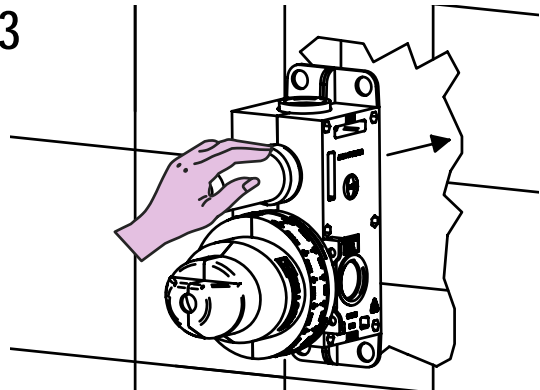

Incassi

Istruzioni di installazione / Installation instruction

Art. 104002

Per installatore: Al fine di garantire la durata del prodotto installare rubinetti con filtro da pulire periodicamente. Effettuare risciacquo delle tubazioni prima di installare il prodotto (PUNTO 1). Eventuali residui se finissero all'interno della cartuccia potrebbero causarne il danneggiamento.

For installer: In order to guarantee a long duration of the product install valves with filter, which have to be regularly cleaned (POINT 1). Carry out the rinsing of the pipes before install the tap. Some external materials may damage the cadrige if not removed before the installation.

1 IMPORTANTISSIMO VERY IMPORTANT

2

3

4

5

PIASTRE SOTTILI/SLIM PLATES

SERIE	ARTICOLO	SERIE	ARTICOLO
PASCAL	1000/K - 1000/K/E	BAMBU'	0400-0400/E 0400/Q-0400/Q/E
NÖEL	1500/K - 1500/K/E	MINI-B	4400-4400/E 4400/Q-4400/Q/E
EDWARD	0800/M/K - 0800/M/K/E	B-DUE	7900/L - 7900/L/E
EDWARD LEVER	0800/LM/K-0800/LM/K/E 0800/LLM/K-0800/LLM/K/E	B-UNO BEETHOVEN	7700 - 7700/E
ROMINA - CHARLOTTE	0300/M/K - 0300/M/K/E	ZEHN	7500 - 7500/E
JOCONDE	4000/M/K-4000/M/K/B 4000/M/K/E-4000/M/K/B/E	BABY-S	7200 - 7200/E
ELITE	9100/M - 9100/MN/E	SOGNO	7000 - 7000/E
ELITE MIX	9000 - 9000/E	THEO - T-LUX	0900 - 0900/E
GRAZIE	5500 - 5500/E	LIFE	0500/M - 0500/M/E
JEANS	4800-4800/E 4800/Q- 4800/Q/E	N-JOY	0100 - 0100/E
M-DUE	8900/L - 8900/L/E	STRESA	1400/K-1400/K/E 1700/K-1700/K/E
M-UNO MOSE'	8800 - 8800/E	STRESA SUITE	1600/K-1600/K/E 1800/K-1800/K/E

PIASTRE SPESSE/THICK PLATES