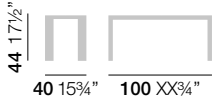

SOME ASSEMBLY REQUIRED

BOX 2 (lengths):
Size: 10 x 4 x 170 cm
Volume: 0,007 m³
Weight: 3,4 kg.

BOX 3 (tabletop):
Size: 86 x 165 x 5 cm
Volume: 0,08 m³
Weight - wood top: 21 kg
Weight - HPL top: 27 kg

1 table 90 x 160 = 3 boxes

BOX 1 (head):
Size: 92 x 78 x 11 cm
Volume: 0,08 m³
Weight: 8,7 kg.

SOME ASSEMBLY REQUIRED

BOX 2 (lengths):
Size: 10 x 4 x 170 cm
Volume: 0,007 m³
Weight: 3,4 kg.

BOX 3 (tabletop):
Size: 96 x 165 x 5 cm
Volume: 0,08 m³
Weight - glass top: 38 kg
Weight - wood top: 22 kg
Weight - HPL top: 29 kg
Weight - teak top: 26 kg

1 table 90 x 180 = 3 boxes

BOX 1 (head):
Size: 92 x 78 x 11 cm
Volume: 0,08 m³
Weight: 8,7 kg.

SOME ASSEMBLY REQUIRED

BOX 2 (lengths):
Size: 10 x 4 x 190 cm
Volume: 0,008 m³
Weight: 3,8 kg.

BOX 3 (tabletop):
Size: 96 x 185 x 5 cm
Volume: 0,09 m³
Weight - glass top: 45 kg
Weight - wood top: 24 kg
Weight - HPL top: 32 kg
Weight - teak top: 29 kg

DIMENSIONS - BENCH & STOOLS

PACKING - BENCH & STOOLS

1 stool 40 x 40 cm = 1 box

BOX 1:
Size: 50 x 10 x 50 cm
Volume: 0,025 m³
Weight: 8 kg.

1 bench 100 cm = 1 box

BOX 1:
Size: 47 x 10 x 105 cm
Volume: 0,05 m³
Weight: 15 kg.