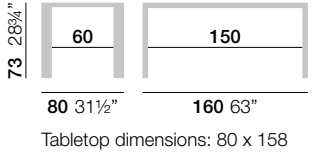

TEAK
Teak wood from sustainable forests.
Thickness: 20 mm.
The teak top includes an extra slat with a hole in the middle for sun umbrella.

8 (800) 500-70-06
hello@barcelonadesign.ru
www.barcelonadesign.ru

Stainless steel plates specially conceived to fix the Deneb table or bench to the floor.

FIXING PIECES CODE
Set of 4 for 1 table DFIX

DENEБ TABLE FRAME COMPONENTS

	ALU CODE	WHITE CODE	BLACK CODE
Head of table width 80 cm	A87	A487	A287
Head of table width 90 cm	A97	A497	A297
Beams of 120 cm table	L12	L412	L212
Beams of 160 cm table	L16	L416	L216
Beams of 180 cm table	L18	L418	L218

DIMENSIONS - TABLES

PACKING - TABLES

1 table 80 x 120 = 3 boxes

BOX 1 (head):
Size: 82 x 78 x 11 cm
Volume: 0,07 m³
Weight: 8 kg.

SOME ASSEMBLY REQUIRED

BOX 2 (lengths):
Size: 10 x 4 x 130 cm
Volume: 0,006 m³
Weight: 2,6 kg.

BOX 3 (tabletop):
Size: 86 x 125 x 5 cm
Volume: 0,06 m³
Weight - glass top: 26 kg
Weight - wood top: 16 kg
Weight - HPL top: 19 kg
Weight - teak top: 18 kg

1 table 80 x 160 = 3 boxes

BOX 1 (head):
Size: 82 x 78 x 11 cm
Volume: 0,07 m³
Weight: 8 kg.