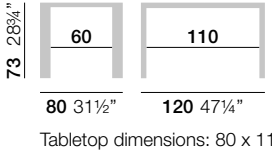

Продукция TABLES и аксессуаров
по всей России

GLASS
The glasses are tempered.
Thickness: 10 mm.

MDF
- with natural wood veneer
- white laminate & lacquered
Thickness: 20 mm.

HPL (High Pressure Laminate)
The HPL, also named compact, is a hard use material with white or black surface and black core.
Thickness: 12 mm.

Stainless steel plates specially conceived to fix the Deneb table or bench to the floor.

FIXING PIECES CODE
Set of 4 for 1 table DFIX

DENEБ TABLE FRAME COMPONENTS

	ALU CODE	WHITE CODE	BLACK CODE
Head of table width 80 cm	A87	A487	A287
Head of table width 90 cm	A97	A497	A297
Beams of 120 cm table	L12	L412	L212
Beams of 160 cm table	L16	L416	L216
Beams of 180 cm table	L18	L418	L218

DIMENSIONS - TABLES

PACKING - TABLES

1 table 80 x 120 = 3 boxes

BOX 1 (head):
Size: 82 x 78 x 11 cm
Volume: 0,07 m³
Weight: 8 kg.

SOME ASSEMBLY REQUIRED

BOX 2 (lengths):
Size: 10 x 4 x 130 cm
Volume: 0,006 m³
Weight: 2,6 kg.

BOX 3 (tabletop):
Size: 86 x 125 x 5 cm
Volume: 0,06 m³
Weight - glass top: 26 kg
Weight - wood top: 16 kg
Weight - HPL top: 19 kg
Weight - teak top: 18 kg

1 table 80 x 160 = 3 boxes

BOX 1 (head):
Size: 82 x 78 x 11 cm
Volume: 0,07 m³
Weight: 8 kg.