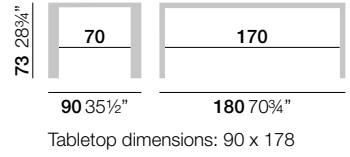

TEAK
Teak wood from sustainable forests.
Thickness: 20 mm.
The teak top includes an extra slat with a hole in the middle for sun umbrella.

8 (800) 500-70-06
hello@barcelonadesign.ru
www.barcelonadesign.ru

Stainless steel plates specially conceived to fix the Deneb table or bench to the floor.

FIXING PIECES CODE
Set of 4 for 1 table DFIX

DENEБ TABLE FRAME COMPONENTS

	ALU CODE	WHITE CODE	BLACK CODE
Head of table width 80 cm	A87	A487	A287
Head of table width 90 cm	A97	A497	A297
Beams of 120 cm table	L12	L412	L212
Beams of 160 cm table	L16	L416	L216
Beams of 180 cm table	L18	L418	L218

DIMENSIONS - TABLES

PACKING - TABLES

1 table 80 x 120 = 3 boxes

BOX 1 (head):
Size: 82 x 78 x 11 cm
Volume: 0,07 m³
Weight: 8 kg.

SOME ASSEMBLY REQUIRED

BOX 2 (lengths):
Size: 10 x 4 x 130 cm
Volume: 0,006 m³
Weight: 2,6 kg.

BOX 3 (tabletop):
Size: 86 x 125 x 5 cm
Volume: 0,06 m³
Weight - glass top: 26 kg
Weight - wood top: 16 kg
Weight - HPL top: 19 kg
Weight - teak top: 18 kg

1 table 80 x 160 = 3 boxes

BOX 1 (head):
Size: 82 x 78 x 11 cm
Volume: 0,07 m³
Weight: 8 kg.