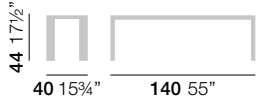

SOME ASSEMBLY REQUIRED

BOX 2 (lengths):
Size: 10 x 4 x 170 cm
Volume: 0,007 m³
Weight: 3,4 kg.

BOX 3 (tabletop):
Size: 86 x 165 x 5 cm
Volume: 0,08 m³
Weight - wood top: 21 kg
Weight - HPL top: 27 kg

1 table 90 x 160 = 3 boxes

BOX 1 (head):
Size: 92 x 78 x 11 cm
Volume: 0,08 m³
Weight: 8,7 kg.

SOME ASSEMBLY REQUIRED

BOX 2 (lengths):
Size: 10 x 4 x 170 cm
Volume: 0,007 m³
Weight: 3,4 kg.

BOX 3 (tabletop):
Size: 96 x 165 x 5 cm
Volume: 0,08 m³
Weight - glass top: 38 kg
Weight - wood top: 22 kg
Weight - HPL top: 29 kg
Weight - teak top: 26 kg

1 table 90 x 180 = 3 boxes

BOX 1 (head):
Size: 92 x 78 x 11 cm
Volume: 0,08 m³
Weight: 8,7 kg.

SOME ASSEMBLY REQUIRED

BOX 2 (lengths):
Size: 10 x 4 x 190 cm
Volume: 0,008 m³
Weight: 3,8 kg.

BOX 3 (tabletop):
Size: 96 x 185 x 5 cm
Volume: 0,09 m³
Weight - glass top: 45 kg
Weight - wood top: 24 kg
Weight - HPL top: 32 kg
Weight - teak top: 29 kg

DIMENSIONS - BENCH & STOOLS

PACKING - BENCH & STOOLS

1 stool 40 x 40 cm = 1 box

BOX 1:
Size: 50 x 10 x 50 cm
Volume: 0,025 m³
Weight: 8 kg.

1 bench 100 cm = 1 box

BOX 1:
Size: 47 x 10 x 105 cm
Volume: 0,05 m³
Weight: 15 kg.