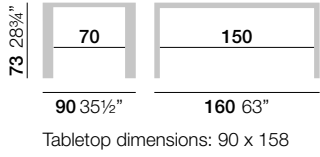

TEAK
Teak wood from sustainable forests.
Thickness: 20 mm.
The teak top includes an extra slat with a hole in the middle for sun umbrella.

8 (800) 500-70-06
hello@barcelonadesign.ru
www.barcelonadesign.ru

Stainless steel plates specially conceived to fix the Deneb table or bench to the floor.

FIXING PIECES CODE
Set of 4 for 1 table DFIX

DENEБ TABLE FRAME COMPONENTS

	ALU CODE	WHITE CODE	BLACK CODE
Head of table width 80 cm	A87	A487	A287
Head of table width 90 cm	A97	A497	A297
Beams of 120 cm table	L12	L412	L212
Beams of 160 cm table	L16	L416	L216
Beams of 180 cm table	L18	L418	L218

DIMENSIONS - TABLES

PACKING - TABLES

1 table 80 x 120 = 3 boxes

BOX 1 (head):
Size: 82 x 78 x 11 cm
Volume: 0,07 m³
Weight: 8 kg.

SOME ASSEMBLY REQUIRED

BOX 2 (lengths):
Size: 10 x 4 x 130 cm
Volume: 0,006 m³
Weight: 2,6 kg.

BOX 3 (tabletop):
Size: 86 x 125 x 5 cm
Volume: 0,06 m³
Weight - glass top: 26 kg
Weight - wood top: 16 kg
Weight - HPL top: 19 kg
Weight - teak top: 18 kg

1 table 80 x 160 = 3 boxes

BOX 1 (head):
Size: 82 x 78 x 11 cm
Volume: 0,07 m³
Weight: 8 kg.