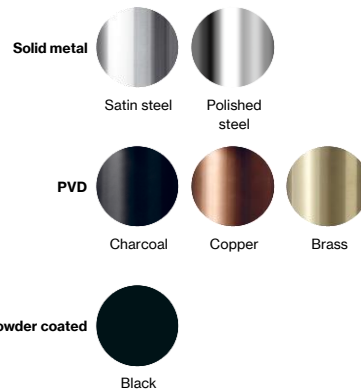

## Qtoo collection

**Product** Control 43, rose Ø90, satin finish.

**Tender text** QTOO collection, control for wall mounted diverter, rose diameter 3 1/2"-90mm. Manufactured in the highest quality marine grade, AISI 316 stainless steel, protecting against high levels of corrosion. 20 year warranty.

### Available finishes