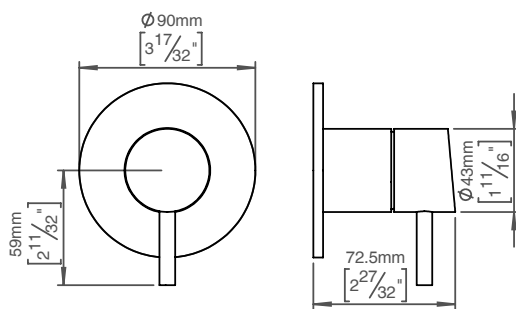

## Qtoo collection

**Product** Control 43, rose Ø90, satin finish.

**Tender text** QTOO collection, control for wall mounted diverter, rose diameter 3 1/2"-90mm. Manufactured in the highest quality marine grade, AISI 316 stainless steel, protecting against high levels of corrosion. 20 year warranty.

**Product specification** Spout diameter: Ø90mm - 3 1/2"  
Material: Marine grade AISI 316 stainless steel  
[20-year warranty \(5 years for coated items\)](#)