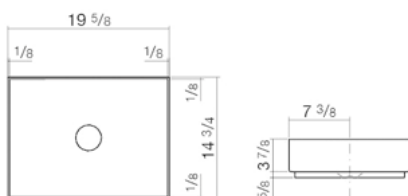

A³form

Technical data sheet

Sit-on basins
AB.ME500
 Article number:
 3212000000
 Design partner:
 sieger design

Features

Description	AB.ME500
Article number	3212000000
Standard colour	White
Special surfaces	White easy-clean (XXXX XXX 400) White antibacterial (XXXX XXX 401)
Construction	without faucet hole, without overflow
Special versions	special- or matt colour
Dimensions	19 5/8 x 14 3/4" x 4 1/2"
Material	Glazed steel
Net weight	19.84 lbs
Installation	for installation on counter tops
Accessoires	Bottle trap SI.2, Bottle trap SI.3
Faucet information	Optimum point of impact approx. 3 1/2 – 5 3/8" from rear edge of basin.

Faucets with a vertical outlet and an aerator provide the optimum flow of water onto the surface below (angle of impact: 90°).

Text for invitation to tender

Sit-on basin, rectangular, 19 5/8 x 14 3/4", height 4 1/2", glazed, without faucet hole and overflow, including chrome-plated drain valve, installation kit and black spacer frame