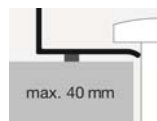

A³form

Technical data sheet

Sit-on basins
AB.ME500
 Article number:
 3212000000
 Design partner:
 sieger design

Features

Description	AB.ME500
Article number	3212000000
Standard colour	White
Special surfaces	White easy-clean (XXXX XXX 400) White antibacterial (XXXX XXX 401)
Construction	without faucet hole, without overflow
Special versions	special- or matt colour
Dimensions	19 5/8 x 14 3/4" x 4 1/2"
Material	Glazed steel
Net weight	19.84 lbs
Installation	for installation on counter tops
Accessoires	Bottle trap SI.2, Bottle trap SI.3
Faucet information	Optimum point of impact approx. 3 1/2 – 5 3/8" from rear edge of basin.

Faucets with a vertical outlet and an aerator provide the optimum flow of water onto the surface below (angle of impact: 90°).

Text for invitation to tender

Sit-on basin, rectangular, 19 5/8 x 14 3/4", height 4 1/2", glazed, without faucet hole and overflow, including chrome-plated drain valve, installation kit and black spacer frame