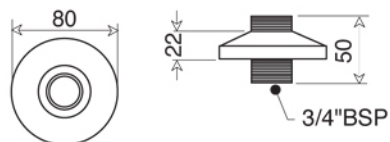

fissaggio a muro

BERKELEY Collection	
Code	Description
8360-C 8361-I/N/O/OR 8361-B/ND/R	<p><b>Berkeley wall mounted bath mixer</b>  <b>White</b>            Chrome            Incalux, Nickel, Dark Gold, Rose Gold            Bronze, Dark Nickel, Copper</p>
8360-B-C 8361B-I/N/O/OR 8361B-B/ND/R	<p><b>Black</b>            Chrome            Incalux, Nickel, Dark Gold, Rose Gold            Bronze, Dark Nickel, Copper</p>