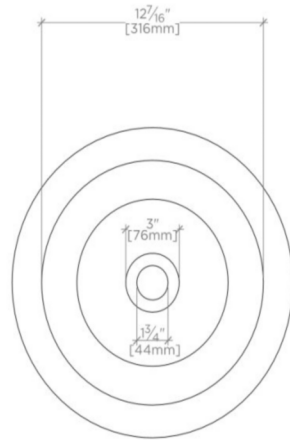

### TECHNICAL DETAILS

ADA Compliance: When installed per ADA guidelines  
Bowl Shape: Round  
Depth / Width: 15 3/4"  
Height: 6"  
Installation Type: Freestanding  
Length: 15 3/4"  
Number of Holes: One Hole  
Outer Rim Shape: Round  
Primary Material: Marble  
Suggested Application: Bath

### PRODUCT (NOTES)

Dimensions of sinks are nominal and are subject to slight variations.

## TITAN

TNLV01

Titan Round Vessel Marble Lavatory Sink 15 3/4" x 15 3/4" x 6" with Flat Bottom

TOP VIEW SCALE: 1/2"=1'-0"

ISO VIEW SCALE: 1/2"=1'-0"

FRONT VIEW SCALE: 1/2"=1'-0"

SIDE VIEW SCALE: 1/2"=1'-0"