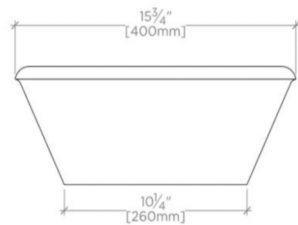

### TECHNICAL DETAILS

ADA Compliance: When installed per ADA guidelines  
Bowl Shape: Round  
Depth / Width: 15 3/4"  
Height: 6"  
Installation Type: Freestanding  
Length: 15 3/4"  
Number of Holes: One Hole  
Outer Rim Shape: Round  
Primary Material: Marble  
Suggested Application: Bath

### PRODUCT (NOTES)

Dimensions of sinks are nominal and are subject to slight variations.

## TITAN

TNLV01

Titan Round Vessel Marble Lavatory Sink 15 3/4" x 15 3/4" x 6" with Flat Bottom

TOP VIEW SCALE: 1/2"=1'-0"

ISO VIEW SCALE: 1/2"=1'-0"

FRONT VIEW SCALE: 1/2"=1'-0"

SIDE VIEW SCALE: 1/2"=1'-0"