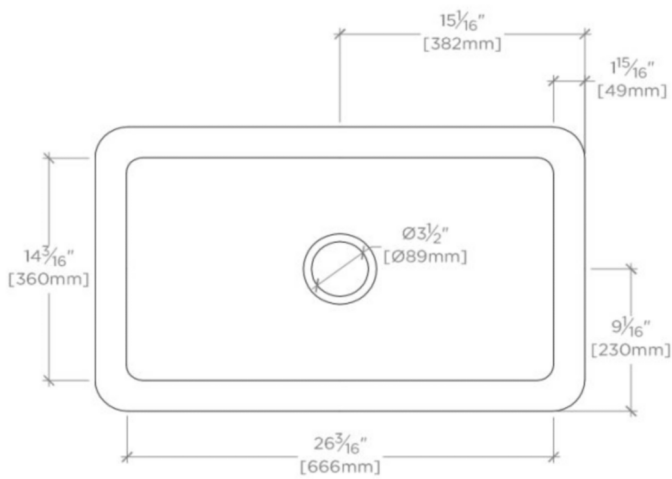

### TECHNICAL DETAILS

ADA Compliance: When installed per ADA guidelines  
Bowl Shape: Rectangular  
Drain Hole Diameter: 3 1/2"  
Fitting Hole Configuration / Number: Zero  
Garbage Disposal: N  
Depth / Width: 17 15/16"  
Height: 7 13/16"  
Installation Type: Undermount  
Length: 29 13/16"  
Material / Wall Thickness: 1 11/16"  
Number of Holes: Zero Holes  
Outer Rim Shape: Rectangular  
Primary Material: Marble  
Sound Proofing: N  
Stain Resistance: N  
Suggested Application: Bar, Kitchen, Laundry

### PRODUCT (NOTES)

Dimensions of sinks are nominal and are subject to slight variations.

## TITAN

TNSK04

Titan 29 13/16" x 17 15/16" x 7 13/16" Marble Apron Farmhouse  
Kitchen Sink with Center Drain

TOP VIEW

SCALE: 1"=1'-0"

FRONT VIEW

SCALE: 1"=1'-0"

SIDE VIEW

SCALE: 1"=1'-0"