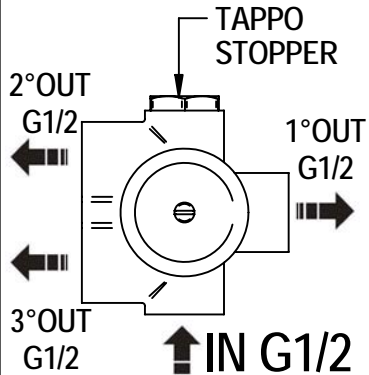

Incassi

Istruzioni di installazione / Installation instruction

**Art. 914016
(2OUT)**

**Art. 034127
(3OUT)**

**Art. 034128
(4OUT)**

Per installatore: Al fine di garantire la durata del prodotto installare rubinetti con filtro da pulire periodicamente. Effettuare risciacquo delle tubazioni prima di installare il prodotto (PUNTO 1). Eventuali residui se finissero all'interno della cartuccia potrebbero causarne il danneggiamento
For installer: In order to guarantee a long duration of the product install valves with filter, which have to be regularly cleaned (POINT 1). Carry out the rinsing of the pipes before install the tap. Some external materials may damage the cadrige if not removed before the installation.

1 IMPORTANTISSIMO VERY IMPORTANT

2

3

4

X	Y
50-70	60

5

6

MADE IN ITALY

Questo prodotto è stato realizzato interamente in Italia con l'utilizzo di materie prime di altissima qualità

DESIGN

EQB

MADE IN ITALY

This product has been entirely manufactured in Italy, by top quality raw materials.

MADE IN ITALY

Questo prodotto è stato realizzato interamente in Italia con l'utilizzo di materie prime di altissima qualità

DESIGN

EQB

MADE IN ITALY

This product has been entirely manufactured in Italy, by top quality raw materials.