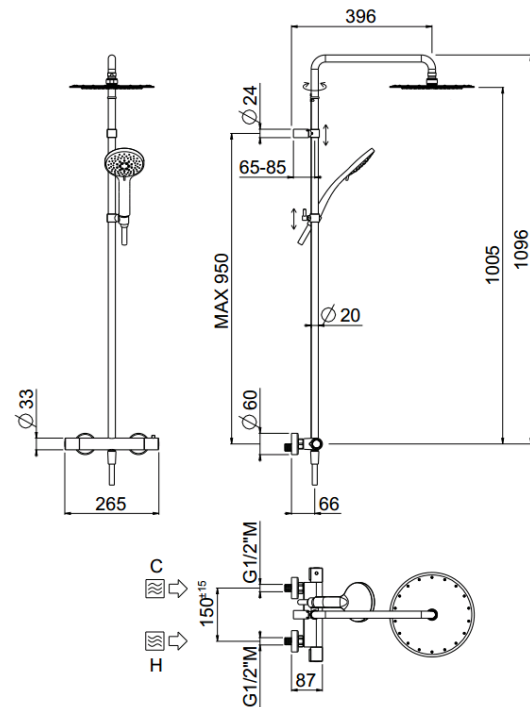

## TECHNICAL INFORMATION

Bridge shower column including exposed mixer with diverter, turning bar with adjustable mounting. Round ultra-thin shower head, Ø300, non-liming, inspectable and serviceable in chromed stainless steel. 3 jets non-liming shower in ABS. Smooth double anti-torsion PVC flexible hose, cm 150. CHROME

## FEATURES

rain jet

central jet

side jet

double anti-torsion

adjustable column

inspectable round

## TECHNICAL DRAWING