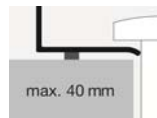

#### Features

Description	AB.KE325
Article number	3220000000
Standard colour	White
Special surfaces	White easy-clean (XXXX XXX 400) White antibacterial (XXXX XXX 401)
Construction	without faucet hole, without overflow
Special versions	special- or matt colour
Dimensions	12 3/4" ø x 4 1/8"
Material	Glazed steel
Net weight	8.82 lbs
Installation	for installation on counter tops
Accessoires	Bottle trap SI.2, Bottle trap SI.3
Faucet information	Optimum point of impact approx. 3 3/8 – 4 3/4" from rear edge of basin.