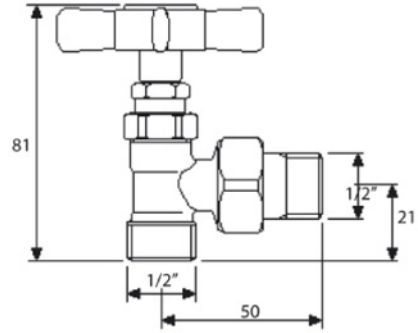

TOWELWARMER Collection	
Code	Description
9074-C 9075-I/N/O/OR 9075-B/ND/R	Green Park 2 towel warmer 675x825 mm (280 W - 241 Kcal/h t 50°) Chrome Incalux, Nickel, Dark Gold, Rose Gold Bronze, Dark Nickel, Copper

Verona - Italy
 tel. +39 045 8006917
 fax. +39 045 8020111
 gentry-home.com

TOWELWARMER Collection	
Code	Description
9127-C 9128-I/N/O/OR 9128-B/ND/R	Valves (pair) Chrome Incalux, Nickel, Dark Gold, Rose Gold Bronze, Dark Nickel, Copper Fittings available 12/14/16 copper 12/14/16 covered
9126	Electrical element complete with thermostatic control