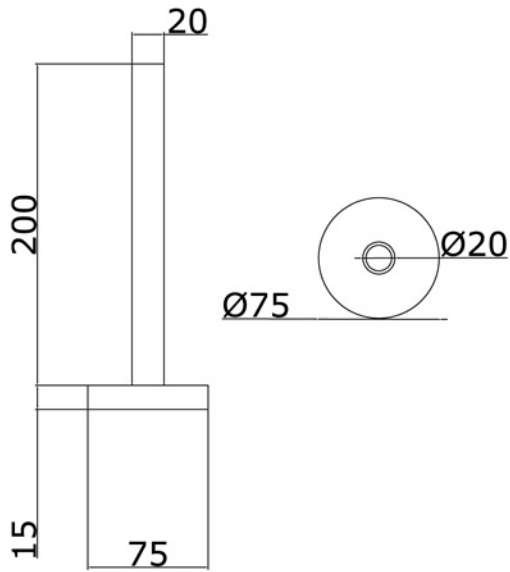

TOWELWARMER Collection	
Code	Description
9074-C 9075-I/N/O/OR 9075-B/ND/R	Green Park 2 towel warmer 675x825 mm (280 W - 241 Kcal/h t 50°) Chrome Incalux, Nickel, Dark Gold, Rose Gold Bronze, Dark Nickel, Copper

Verona - Italy
 tel. +39 045 8006917
 fax. +39 045 8020111
 gentry-home.com

TOWELWARMER Collection	
Code	Description
9127-C 9128-I/N/O/OR 9128-B/ND/R	Valves (pair) Chrome Incalux, Nickel, Dark Gold, Rose Gold Bronze, Dark Nickel, Copper Fittings available 12/14/16 copper 12/14/16 covered
9126	Electrical element complete with thermostatic control