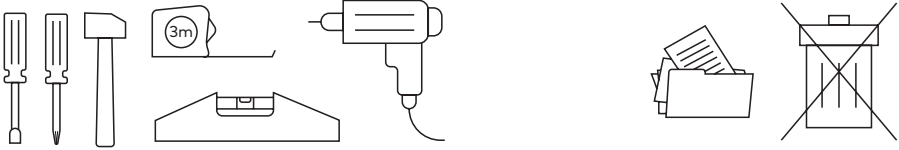

CC0614

15min

x1

x1

A x1

B x1

C x1

Dx5(M6*16mm)

Ex5(M6*25mm)

Fx1 (M6)

1

2

THAT'S ALL FOLKS!

JULIÀ GRUP Furniture Solutions S.L.

B-17616277

Pol. Ind. Bosc d'en Cuca