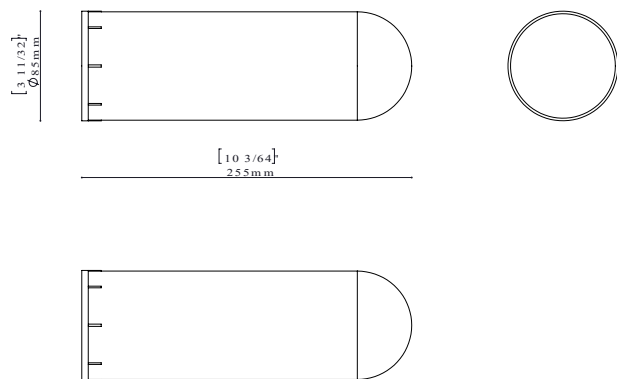

PRODUCT SPECIFICATION

DRAWING