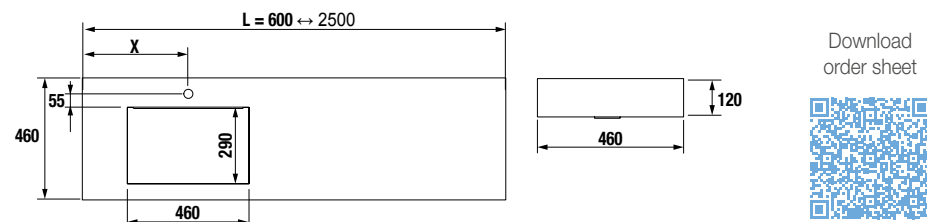

COMPAKT WORKTOP WITH INTEGRATED SINK
BESPOKE WORKTOP FROM 600 TO 2500 WITH INTEGRATED SINK

COMPAKT WORKTOP WITH INTEGRATED SINK DEPTH 46 CM

Bespoke worktop with integrated sink and ABS tank 460x290 mm with antibacterial treatment, adjustable brackets and fixing brackets included 150 x 415 mm.