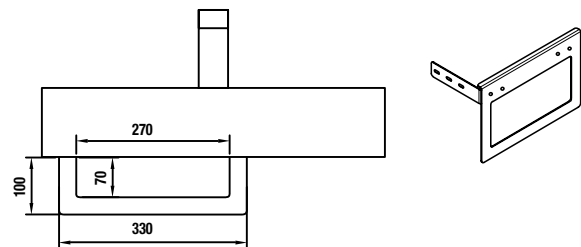

COMPAKT SHELVES
BESPOKE SHELVES FROM 600 TO 2500

Following boxes need to be specified in the order

COD = L =

COMPAKT SHELVES DEPTH 38 CM

	Africa Oak		Artic Oak		Havana Oak		White Marble		Grey Stone		Concrete	
	cod.		cod.		cod.		cod.		cod.		cod.	
600 - 800	25619		25921		84078		25929		25937		25945	
801 - 1000	25620		25922		84079		25930		25938		25946	
1001 - 1200	25621		25923		84080		25931		25939		25947	
1201 - 1400	25622		25924		84081		25932		25940		25948	
1401 - 1600	25623		25925		84082		25933		25941		25949	
1601 - 1800	25624		25926		84083		25934		25942		25950	
1801 - 2000	25625		25927		84084		25935		25943		25951	
2001 - 2500	25626		25928		84085		25936		25944		25952	

Note: tops with special length, 20 working days.

COMPAKT SHELVES DEPTH 42 CM

	Africa Oak		Artic Oak		Havana Oak		White Marble		Grey Stone		Concrete	
	cod.		cod.		cod.		cod.		cod.		cod.	
600 - 800	25953		25961		84088		25969		25977		25985	
801 - 1000	25954		25962		84089		25970		25978		25986	
1001 - 1200	25955		25963		84090		25971		25979		25987	
1201 - 1400	25956		25964		84091		25972		25980		25988	
1401 - 1600	25957		25965		84092		25973		25981		25989	
1601 - 1800	25958		25966		84093		25974		25982		25990	
1801 - 2000	25959		25967		84094		25975		25983		25991	
2001 - 2500	25960		25968		84095		25976		25984		25992	

Note: tops with special length, 20 working days.

ACCESSORIES FOR WORKTOPS

COMPAKT towel rail

COMPAKT steel towel rail in epoxy painted or chromed. Composed of 2 pieces, it is served disassembled, it attaches to the COMPAKT fixing bracket with screws.

COMPAKT towel rail <i>Chromed</i>		COMPAKT towel rail <i>Matt White</i>		COMPAKT towel rail <i>Matt Black</i>	
cod.		cod.		cod.	
26193		26194		26195