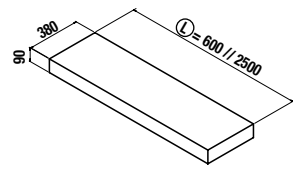

COMPAKT SHELVES
BESPOKE SHELVES FROM 600 TO 2500

Following boxes need to be specified in the order

COD = L =