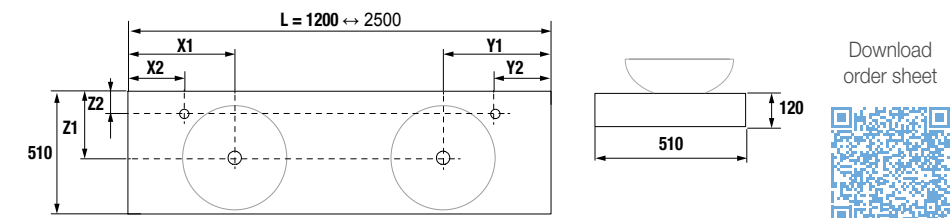

Note: tops with special length, 20 working days.

		Africa Oak		Artic Oak		Havana Oak		White Marble		Grey Stone		Concrete	
		cod.		cod.		cod.		cod.		cod.		cod.	
2 sinks	1200 - 1400	26066		26079		84072		26093		26106		26121	
	1401 - 1600	26067		26080		84073		26094		26107		26122	
	1601 - 1800	26068		26081		84074		26095		26108		26123	
	1801 - 2000	26069		26082		84075		26096		26109		26124	
	2001 - 2500	26070		26083		84076		26097		26110		26125	

285	390	385	420	420
Countertop basin Sensation <i>Porcelaine white</i>	Countertop basin Dolce <i>Porcelaine white</i>	Countertop basin Varmega <i>Porcelaine white</i>	Countertop basin Tinto 400 <i>Porcelaine white</i>	Countertop basin Tinto 500 <i>Porcelaine white</i>
cod. 21739	cod. 24554	cod. 24553	cod. 24551	cod. 24552