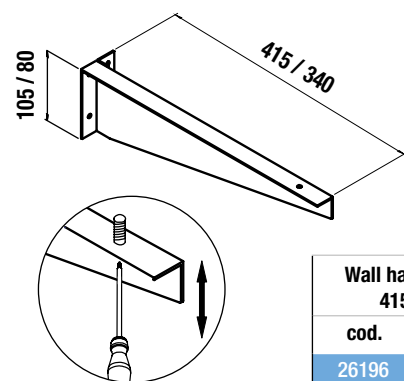

Wall hangers set with adjustment system

Worktops wall hanger with adjustment system.

Wall hangers set 415x105		Wall hangers set 340x80	
cod.		cod.	
26196		26197