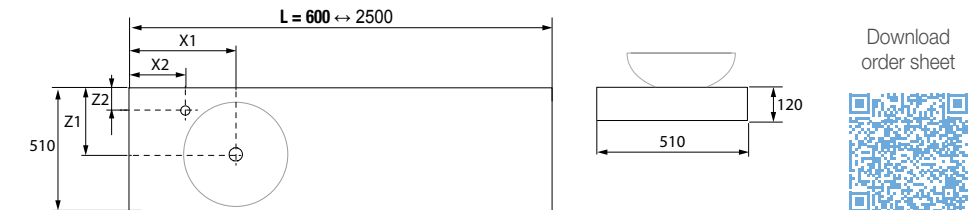

Note: tops with special length, 20 working days.

		Africa Oak		Artic Oak		Havana Oak		White Marble		Grey Stone		Concrete	
		cod.		cod.		cod.		cod.		cod.		cod.	
1 sink	600 - 800	26058		26071		84064		26084		26098		26111	
	801 - 1000	26059		26072		84065		26085		26099		26112	
	1001 - 1200	26060		26073		84066		26086		26100		26114	
	1201 - 1400	26061		26074		84067		26087		26101		26115	
	1401 - 1600	26062		26075		84068		26088		26102		26116	
	1601 - 1800	26063		26076		84069		26090		26103		26118	
	1801 - 2000	26064		26077		84070		26091		26104		26119	
	2001 - 2500	26065		26078		84071		26092		26105		26120