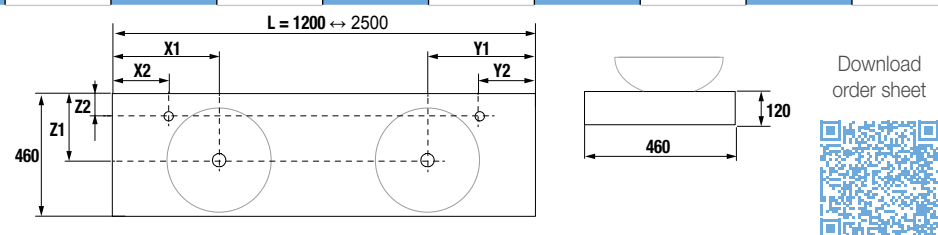

Note: tops with special length, 20 working days.

		Africa Oak		Artic Oak		Havana Oak		White Marble		Grey Stone		Concrete	
		cod.		cod.		cod.		cod.		cod.		cod.	
1 sink	600 - 800	25993		26006		84040		26019		26032		26045	
	801 - 1000	25994		26007		84041		26020		26033		26046	
	1001 - 1200	25995		26008		84042		26021		26034		26047	
	1201 - 1400	25996		26009		84043		26022		26035		26048	
	1401 - 1600	25997		26010		84045		26023		26036		26049	
	1601 - 1800	25998		26011		84046		26024		26037		26050	
	1801 - 2000	25999		26012		84047		26025		26038		26051	
	2001 - 2500	26000		26013		84048		26026		26039		26052	

Note: tops with special length, 20 working days.

		Africa Oak		Artic Oak		Havana Oak		White Marble		Grey Stone		Concrete	
		cod.		cod.		cod.		cod.		cod.		cod.	
2 sinks	1200 - 1400	26001		26014		84059		26027		26040		26053	
	1401 - 1600	26002		26015		84060		26028		26041		26054	
	1601 - 1800	26003		26016		84061		26029		26042		26055	
	1801 - 2000	26004		26017		84062		26030		26043		26056	
	2001 - 2500	26005		26018		84063		26031		26044		26057	

Range of wash bowl and counter tops to customize your set

Top Basins						
	0390	0390	0390	0380	370	0375
	Countertop basin BOL <i>solid surface</i>	Countertop basin Altiro <i>Porcelaine matt white</i>	Countertop basin Seduction <i>Porcelaine white</i>	Countertop basin Desir <i>Porcelaine white</i>	Countertop basin Emotion <i>Porcelaine white</i>	Countertop basin Lokum <i>Porcelaine matt black</i>
	cod. 26536	cod. 24555	cod. 21854	cod. 21855	cod. 21744	cod. 87734

COMPAKT WORKTOP WITH WASH BOWL
BESPOKE WORKTOP FROM 600 TO 2500 WITH WASH BOWL

COMPAKT WORKTOP WITH WASH BOWL DEPTH 51 CM

Bespoke worktop with machining for wash bowl, fixing brackets included 105x415 mm.
Wash bowl not included.