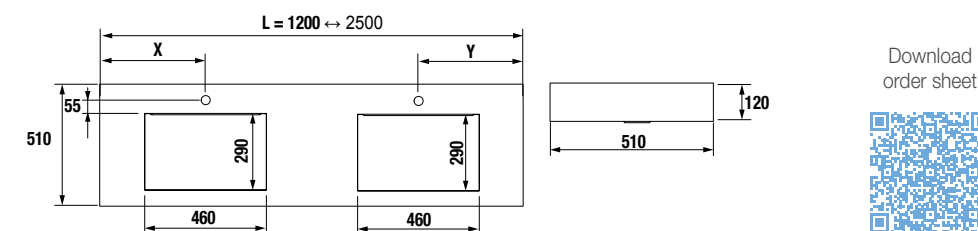

Africa Oak		Artic Oak		Havana Oak		White Marble		Grey Stone		Concrete	
		cod.		cod.		cod.		cod.		cod.		cod.	
2 sinks	1200 - 1400	25460		25473		83998		25486		25499		25614	
	1401 - 1600	25461		25474		84000		25487		25500		25615	
	1601 - 1800	25462		25475		84001		25488		25501		25616	
	1801 - 2000	25463		25476		84012		25489		25502		25617	
	2001 - 2500	25464		25477		84013		25490		25503		25618	

Note: tops with special length, 20 working days.