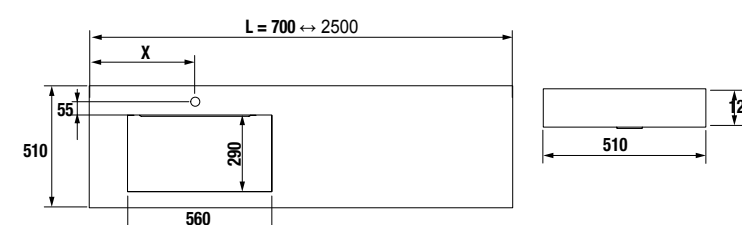

Note: tops with special length, 20 working days.

COMPAKT WORKTOP WITH INTEGRATED SINK
BESPOKE WORKTOP FROM 700 TO 2500 WITH INTEGRATED SINK

COMPAKT WORKTOP WITH INTEGRATED SINK DEPTH 51 CM

Bespoke worktop with integrated sink and ABS tank 560x290mm with antibacterial treatment, adjustable brackets and fixing brackets included 105 x 415 mm.