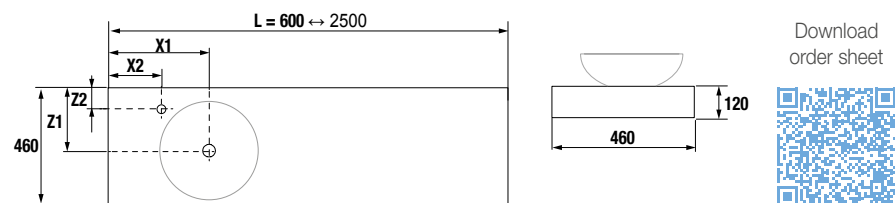

COMPAKT WORKTOP WITH WASH BOWL
BESPOKE WORKTOP FROM 600 TO 2500 WITH WASH BOWL

COMPAKT WORKTOP WITH WASH BOWL DEPTH 46 CM

Bespoke worktop with machining for wash bowl, fixing brackets included 105x415 mm.
Wash bowl not included.