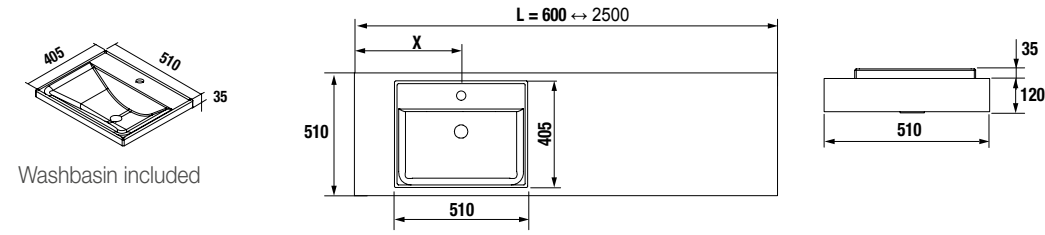

COMPAKT WORKTOP WITH SEMI INSERT BASIN
BESPOKE WORKTOP FROM 600 TO 2500 WITH SEMI INSERT BASIN

COMPAKT WORKTOP WITH CERAMIC SEMI INSERT BASIN DEPTH 51 CM

Bespoke worktop with machining for semi insert basin.
Adjustable brackets and fixing brackets included.
White porcelain washbasin included 510 x 35 x 405 mm