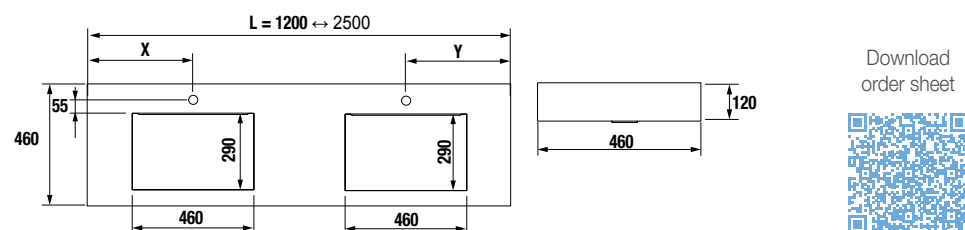

Africa Oak		Artic Oak		Havana Oak		White Marble		Grey Stone		Concrete	
		cod.		cod.		cod.		cod.		cod.		cod.	
2 sinks	1200 - 1400	24478		25421		83978		25434		25447		25601	
	1401 - 1600	24479		25422		83979		25435		25448		25602	
	1601 - 1800	24480		25423		83981		25436		25449		25603	
	1801 - 2000	24481		25424		83982		25437		25450		25604	
	2001 - 2500	24482		25425		83984		25438		25451		25605	

Note: tops with special length, 20 working days.

COMPAKT WORKTOP WITH INTEGRATED SINK
BESPOKE WORKTOP FROM 600 TO 2500 WITH INTEGRATED SINK

COMPAKT WORKTOP WITH INTEGRATED SINK DEPTH 51 CM

Bespoke worktop with integrated sink and ABS tank 460x290mm with antibacterial treatment, adjustable brackets and fixing brackets included 105 x 415 mm.