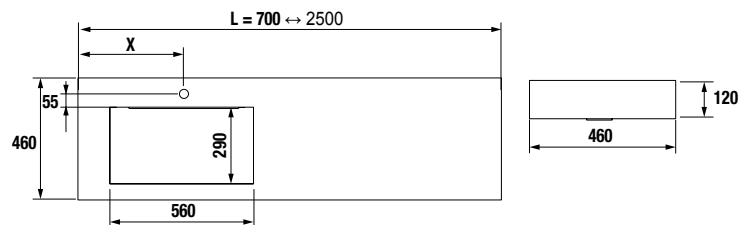

Note: tops with special length, 20 working days.

COMPAKT WORKTOP WITH INTEGRATED SINK
BESPOKE WORKTOP FROM 700 TO 2500 WITH INTEGRATED SINK

COMPAKT WORKTOP WITH INTEGRATED SINK DEPTH 46 CM

Bespoke worktop with integrated sink and ABS tank 560 x 290 mm with antibacterial treatment, adjustable brackets and fixing brackets included 150 x 415 mm.