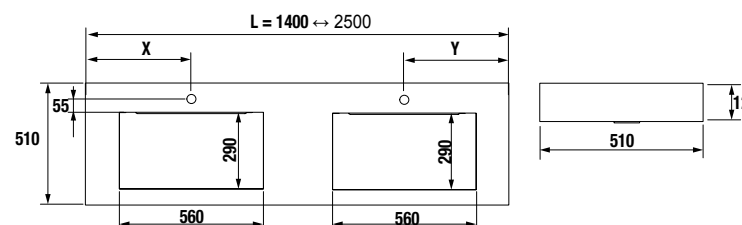

2 sinks	Africa Oak		Artic Oak		Havana Oak		White Marble		Grey Stone		Concrete		
		cod.		cod.		cod.		cod.		cod.		cod.	
	1400 - 1600	83310		83336		84118		83362		83388		83414	
1601 - 1800	83311		83337		84119		83363		83389		83415		
1801 - 2000	83312		83338		84120		83364		83390		83416		
2001 - 2500	83313		83339		84121		83365		83391		83417		

Note: tops with special length, 20 working days.