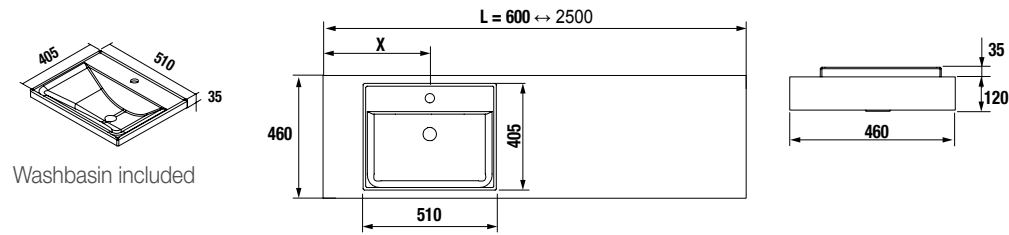

COMPAKT WORKTOP WITH SEMI INSERT BASIN
BESPOKE WORKTOP FROM 600 TO 2500 WITH SEMI INSERT BASIN

COMPAKT WORKTOP WITH CERAMIC SEMI INSERT BASIN DEPTH 46 CM

Bespoke worktop with machining for semi insert basin.
Adjustable brackets and fixing brackets included.
White porcelain washbasin included 510 x 35 x 405 mm