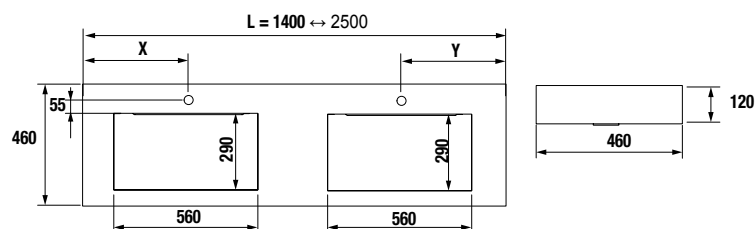

2 sinks	Africa Oak		Artic Oak		Havana Oak		White Marble		Grey Stone		Concrete		
		cod.		cod.		cod.		cod.		cod.		cod.	
	1400 - 1600	83296		83323		84105		83349		83375		83401	
1601 - 1800	83297		83324		84106		83350		83376		83402		
1801 - 2000	83298		83325		84107		83351		83377		83403		
2001 - 2500	83299		83326		84108		83352		83378		83404		

Note: tops with special length, 20 working days.

COMPAKT WORKTOP WITH INTEGRATED SINK
BESPOKE WORKTOP FROM 700 TO 2500 WITH INTEGRATED SINK

COMPAKT WORKTOP WITH INTEGRATED SINK DEPTH 51 CM

Bespoke worktop with integrated sink and ABS tank 560x290mm with antibacterial treatment, adjustable brackets and fixing brackets included 105 x 415 mm.