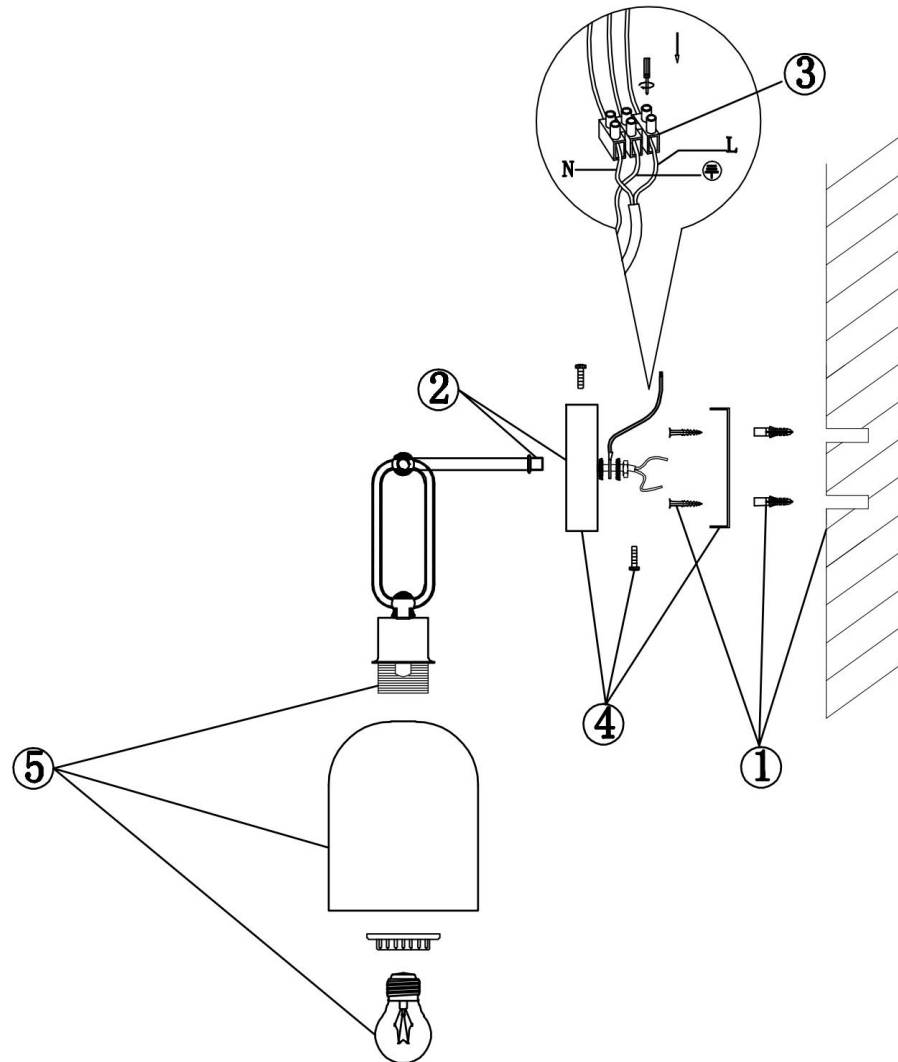

FREYA
TRADITION OF QUALITY

Instruction

FR5178WL-01N

1xE27 60W

Model: FR5178WL-01N

Collection: Modern

Wall Lamps