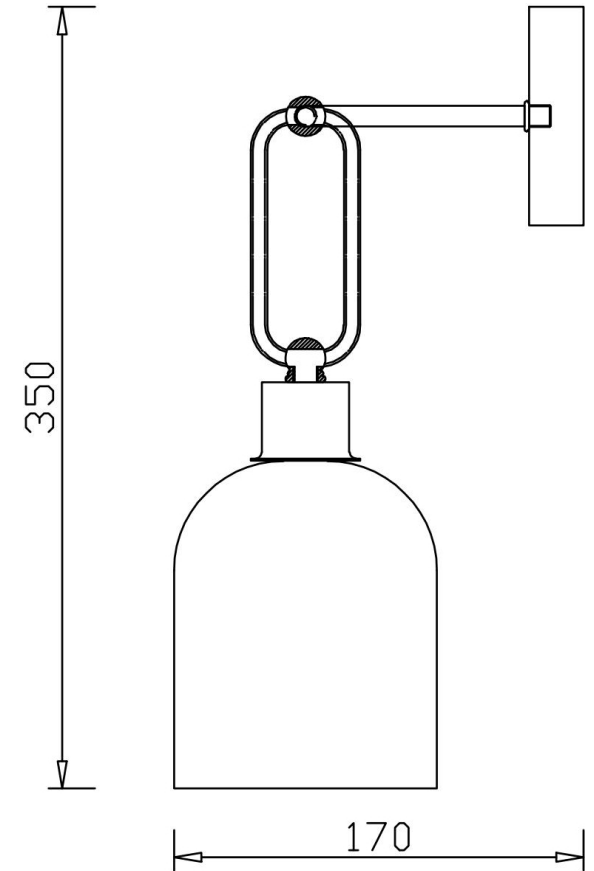

FREYA
TRADITION OF QUALITY

Instruction

FR5178WL-01N

1xE27 60W

Model: FR5178WL-01N

Collection: Modern

Wall Lamps