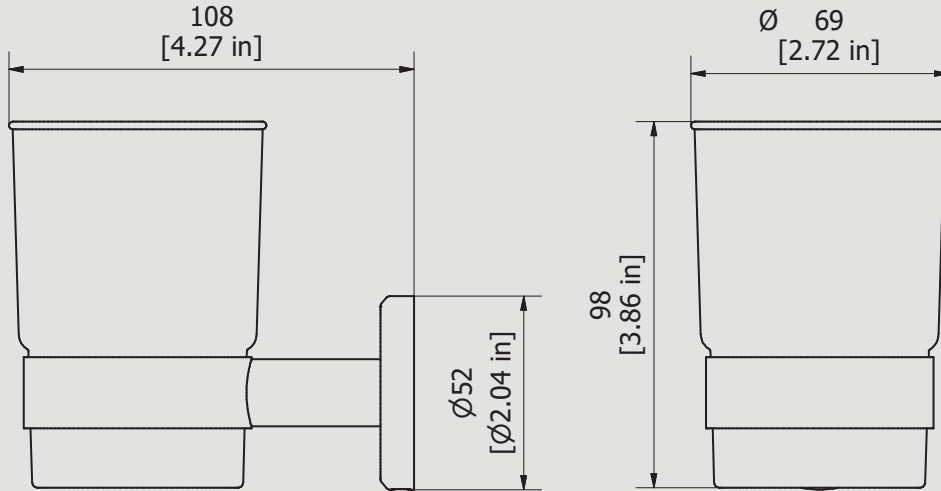

#### Wall toothbrush holder

Box Dimensions

70 x 110 x 100 mm

Weight

0.4 kg

Finishes

- **CC** CHROME
- **CF** BLACK CHROME
- **00** GOLD
- **BB** ANTIQUE BRONZE
- **SS** BRUSHED NICKEL
- **CS** BRUSHED BLACK CHROME
- **BO** MATT WHITE
- **NP** MATT BLACK
- **IS** BRUSHED PALE GOLD
- **OS** BRUSHED GOLD
- **II** PALE GOLD
- **RR** ANTIQUE COPPER
- **ORS** ROSE GOLD
- **ON** NATURAL BRASS
- **SR** BRUSHED ROSE GOLD
- **PL** PLATINUM

Dimensions

Cartridge

Hoses

Aerator

Flow Rate (+/-10%)

1 BAR

2 BAR

3 BAR