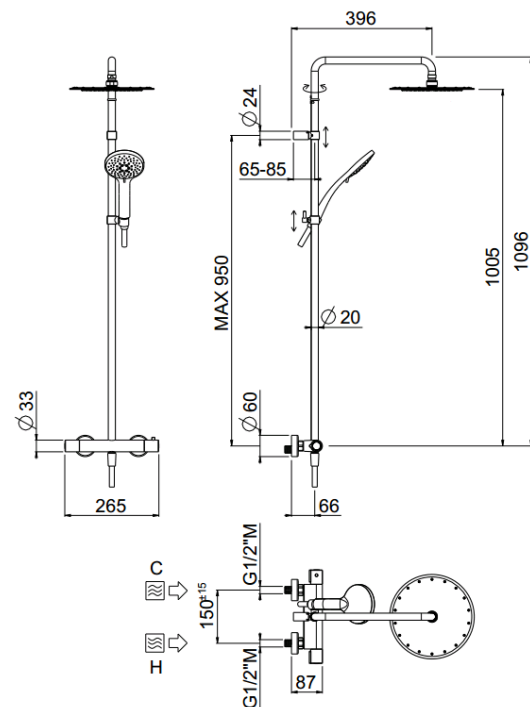

Rigoletto

Rigoletto MySlim inspectable shower head
01-1907-N-CR

TECHNICAL INFORMATION

Bridge shower column including exposed mixer with diverter and brass handles, turning bar with adjustable mounting. Round ultra-thin shower head, Ø300, non-liming, inspectable and serviceable in chromed stainless steel. 3 jets non-liming shower in ABS. Smooth double anti-torsion PVC flexible hose, cm 150. CHROME

Flow rate:
x rubinetto

PICTURE

SPARE PARTS

ORIC035
T°

ORIC032
2 vie / ways

FEATURES

rain jet

central jet

side jet

double anti-torsion

adjustable column

inspectable round

TECHNICAL DRAWING

FINISHINGS