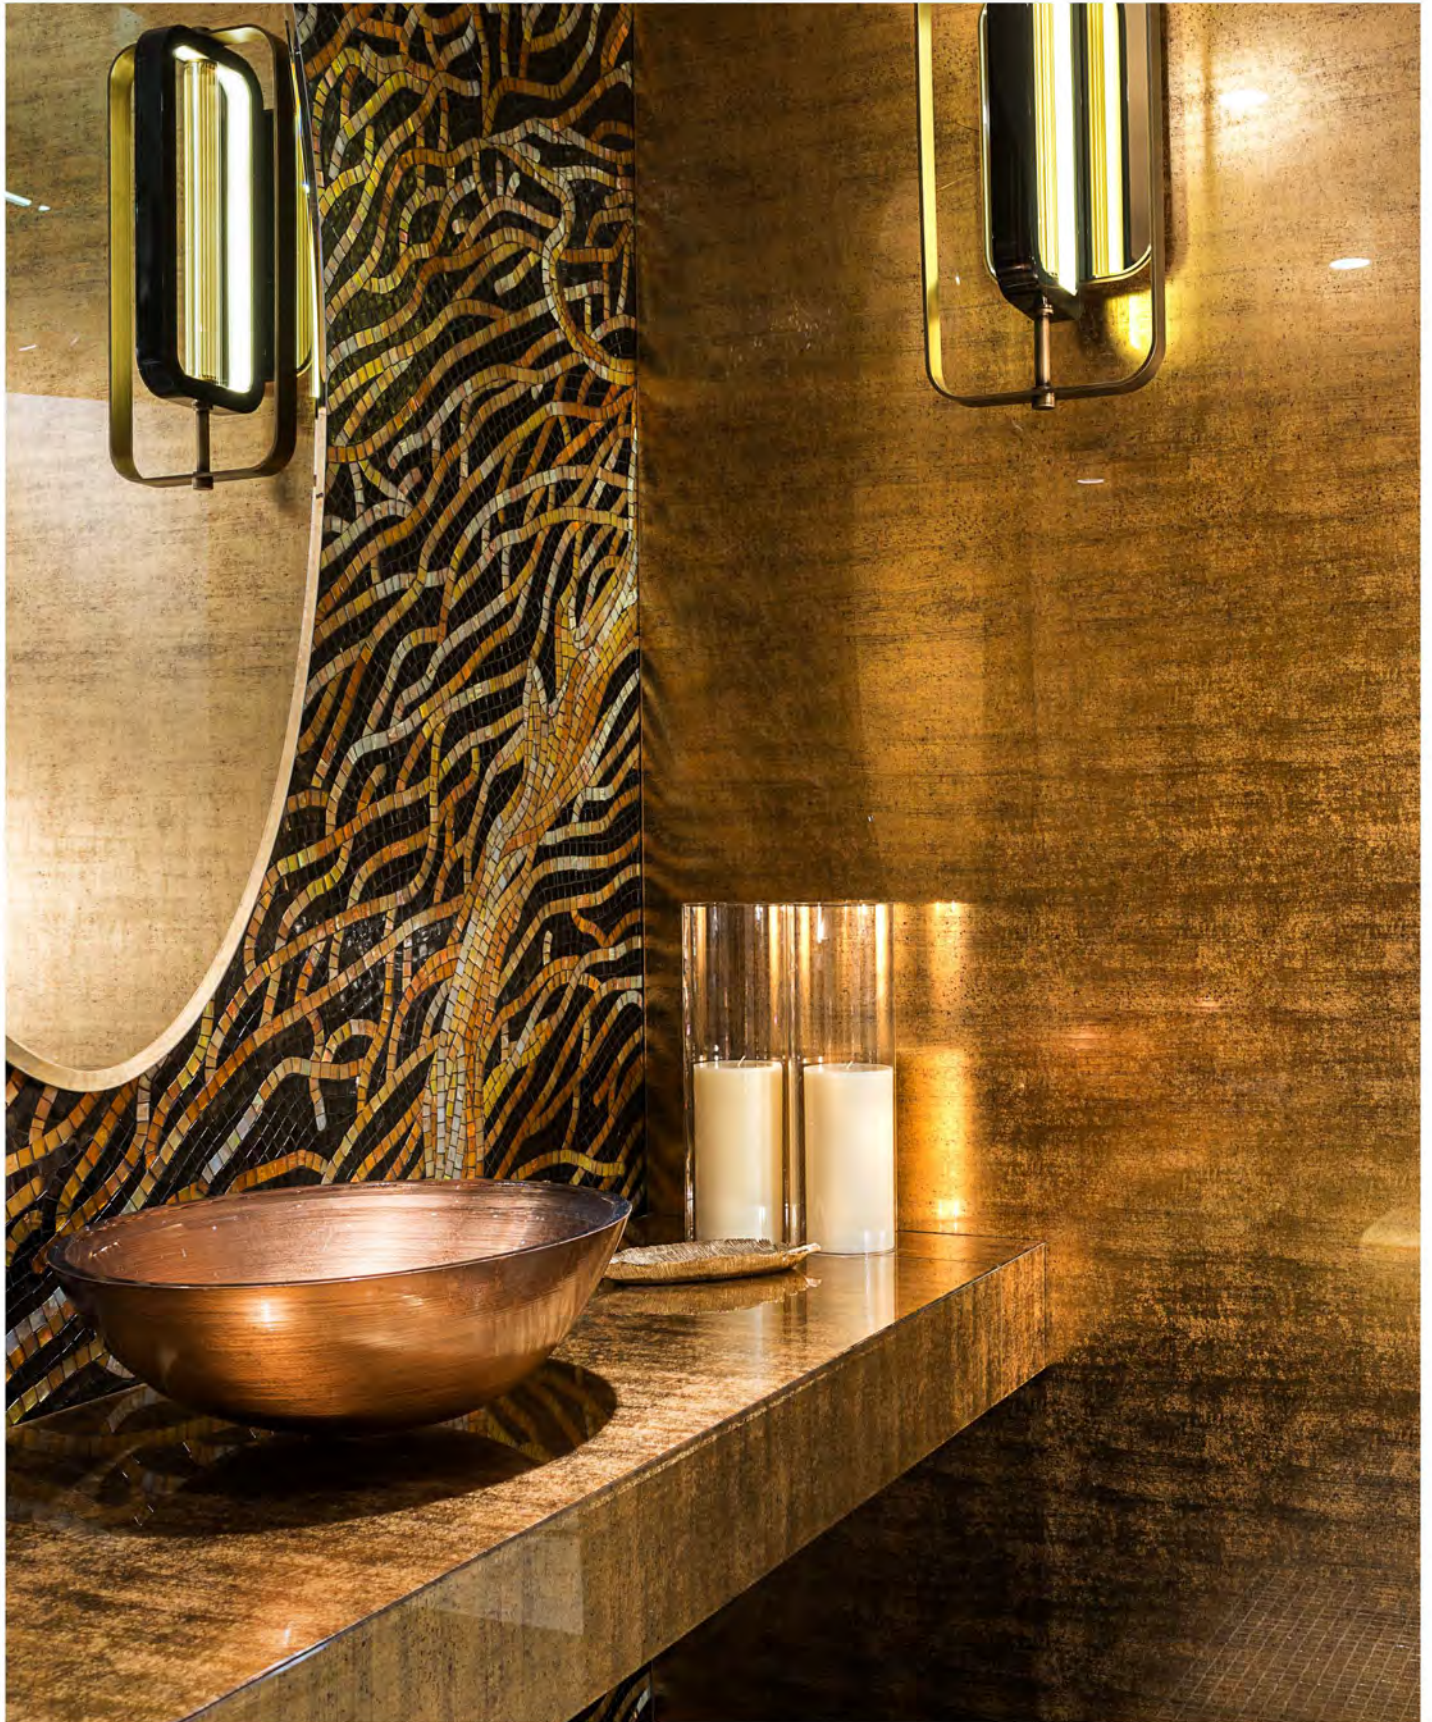

**DOH**  
*Vessel Bathroom Sink*

---

---

## FEATURES:

- Textured glass basin in an oval shape.
- No faucet holes.
- Basin without overflow.

---

DOH / **Esempi** Samples  
*Vessels Bathroom Sink*

---

---

**DOH** / **Esempi** Samples  
*Vessels Bathroom Sink*

---

---

DOH / **Esempi** Samples  
*Vessels Bathroom Sink*

---

---

**DOH** / **Esempi** Samples  
*Vessels Bathroom Sink*

---