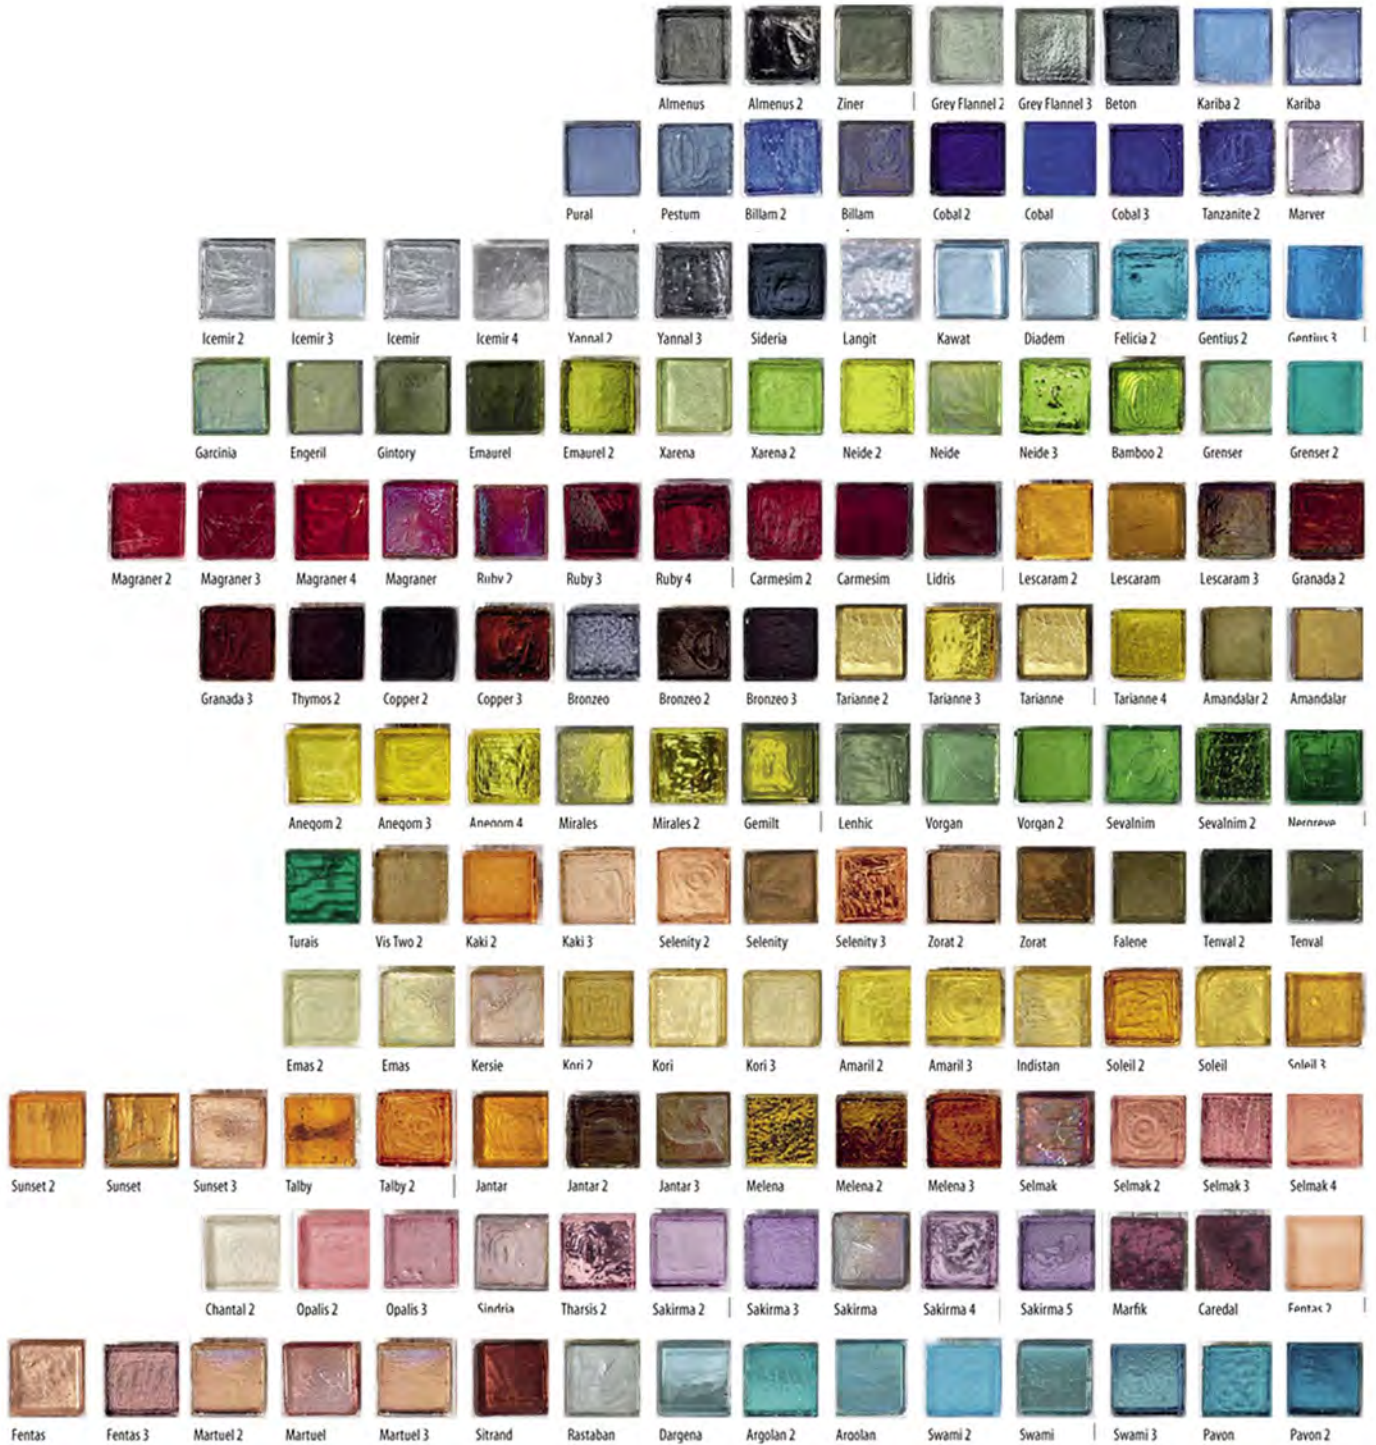

# DOH / Colori Colors

Vessels Bathroom Sink

---

DOH / **Esempi** Samples  
*Vessels Bathroom Sink*

---

---

**DOH** / **Esempi** Samples  
*Vessels Bathroom Sink*

---