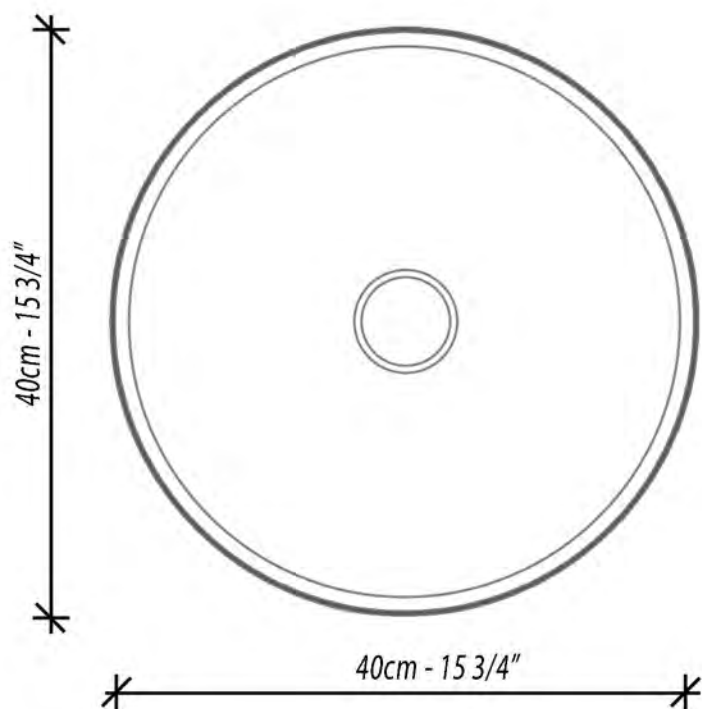

DOH_round

Vessel Bathroom Sink

FEATURES:

- -Textured glass basin in a round shape.
- -No faucet holes.
- -Basin without overflow.

MATERIAL:

- -Soda Lime Glass without lead.

INSTALLATION:

- -Above counter.

REQUIRED ACCESSORIES:

- -Appropriate drain.
- -Counter-mount or wall-mount faucet.

Available in "Colibri" Colors: pls see the colors page