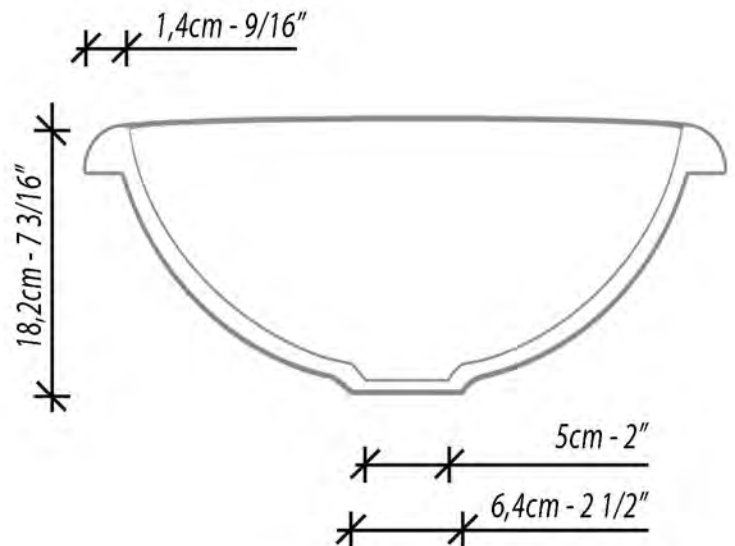

DOH_built in

Vessel Bathroom Sink

FEATURES:

- -Textured glass basin in a round shape.
- -No faucet holes.
- -Basin without overflow.

MATERIAL:

- -Soda Lime Glass without lead.

INSTALLATION:

- -Buil in counter.

REQUIRED ACCESSORIES:

- -Appropriate drain.
- -Counter-mount or wall-mount faucet.

Available in "Colibri" Colors: pls see the colors page