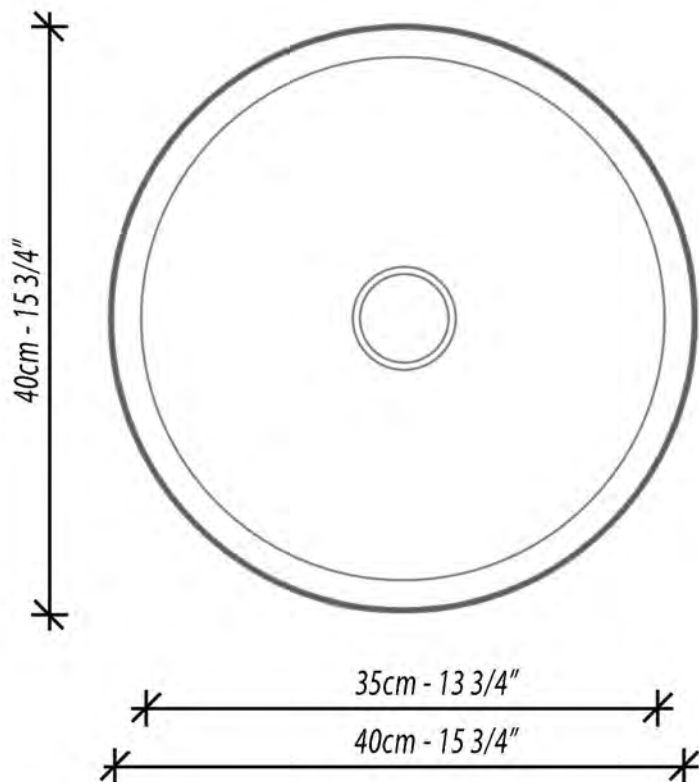

DOH_built in

Vessel Bathroom Sink

FEATURES:

- -Textured glass basin in a round shape.
- -No faucet holes.
- -Basin without overflow.

MATERIAL:

- -Soda Lime Glass without lead.

INSTALLATION:

- -Buil in counter.

REQUIRED ACCESSORIES:

- -Appropriate drain.
- -Counter-mount or wall-mount faucet.

Available in "Colibri" Colors: pls see the colors page