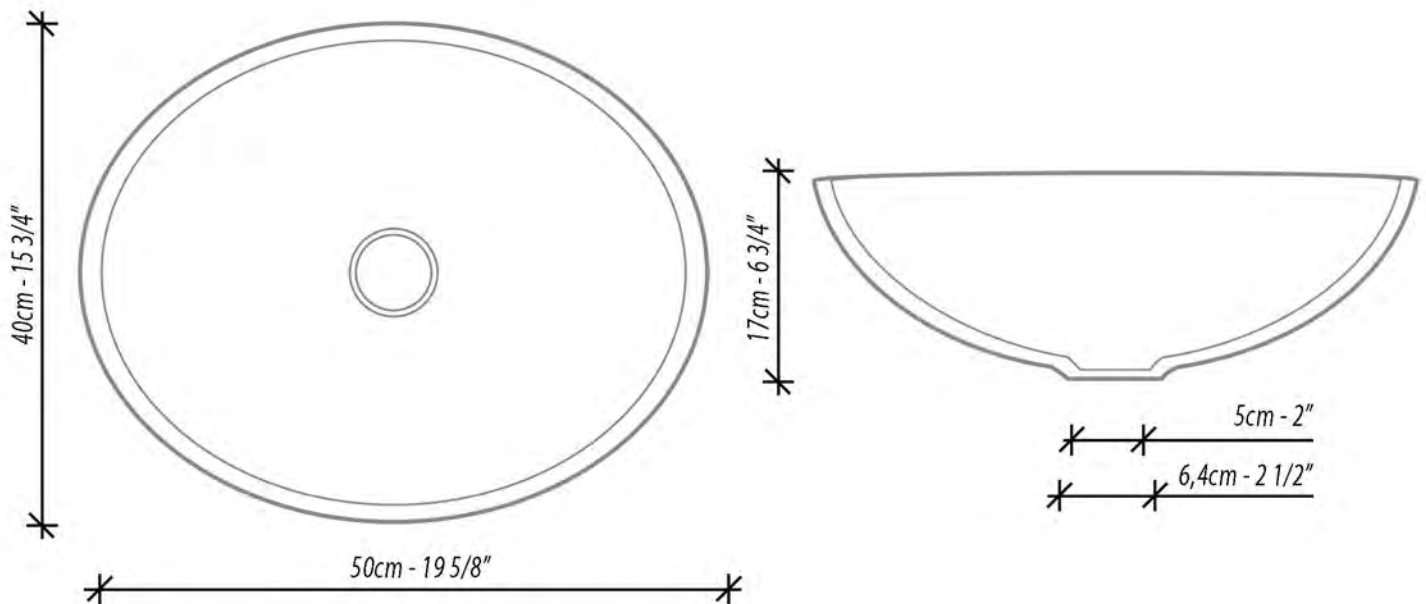

DOH_oval

Vessel Bathroom Sink

FEATURES:

- -Textured glass basin in an oval shape.
- -No faucet holes.
- -Basin without overflow.

MATERIAL:

- -Soda Lime Glass without lead.

INSTALLATION:

- -Above counter.

REQUIRED ACCESSORIES:

1. -Appropriate drain.
   - -Counter-mount or wall-mount faucet.
2. ---

Available in "Colibri" Colors: pls see the colors page