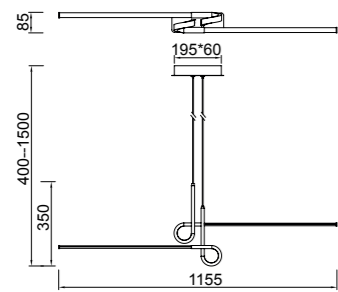

6127
LED 20W 3000K 1600 lm/incl

6128
LED 28W 3000K 2250 lm/incl

6129
LED 42W 3000K 3360 lm/incl

Cinto

Lámpara - Pendant Lamp
Cromo - Chrome

6120
LED 24W 3000K 1950 lm/incl

6121
LED 42W 3000K 3360 lm/incl

Plafón - Ceiling Lamp
Cromo - Chrome