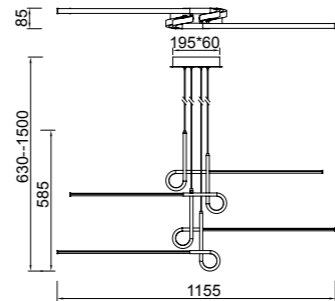

6127
LED 20W 3000K 1600 lm/incl

6128
LED 28W 3000K 2250 lm/incl

6129
LED 42W 3000K 3360 lm/incl

Cinto

Lámpara - Pendant Lamp
Cromo - Chrome

6120
LED 24W 3000K 1950 lm/incl

6121
LED 42W 3000K 3360 lm/incl

Plafón - Ceiling Lamp
Cromo - Chrome