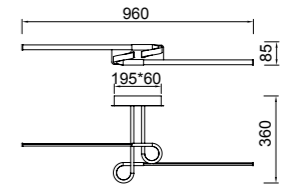

Plafón - Ceiling Lamp
Cromo - Chrome

6124
LED 20W 3000K 1600 lm/incl

6125
LED 28W 3000K 2250 lm/incl

6126
LED 42W 3000K 3360 lm/incl