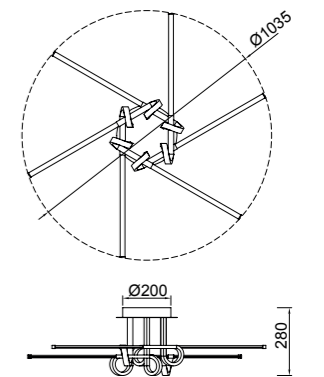

Plafón - Ceiling Lamp
Cuero Satinado - *Satin antique*

6127
LED 20W 3000K 1600 lm/incl

6128
LED 28W 3000K 2250 lm/incl

6129
LED 42W 3000K 3360 lm/incl