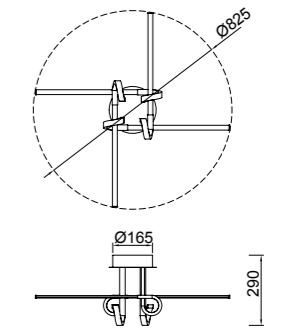

Plafón - Ceiling Lamp
Cromo - Chrome

6124
LED 20W 3000K 1600 lm/incl

6125
LED 28W 3000K 2250 lm/incl

6126
LED 42W 3000K 3360 lm/incl