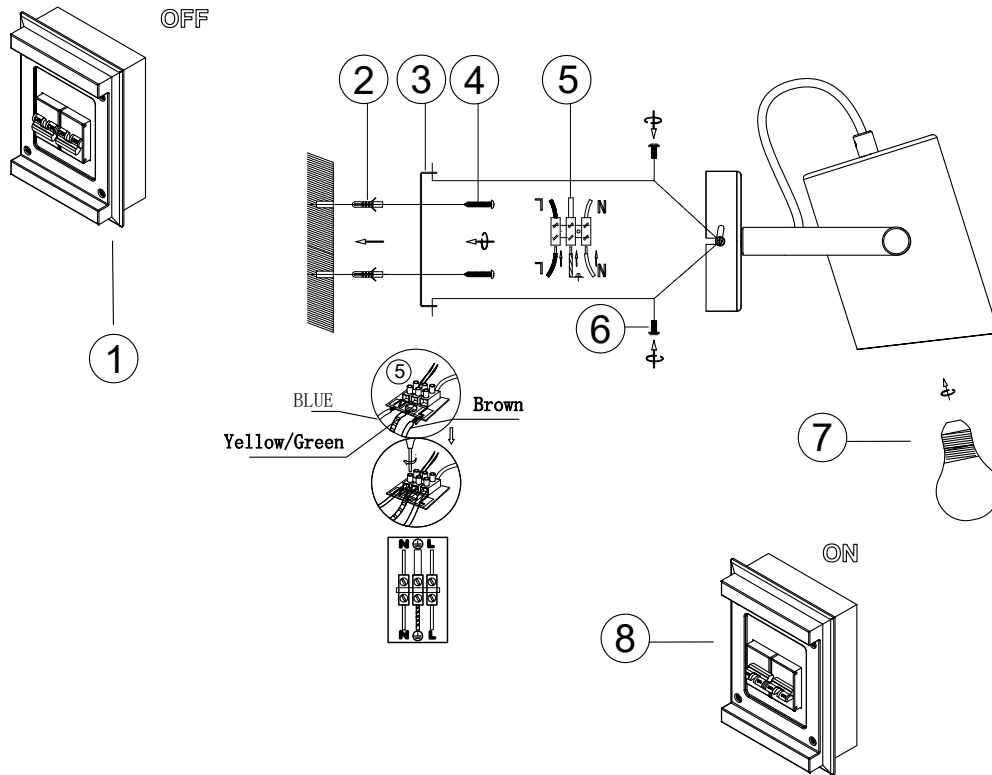

FREYA
TRADITION OF QUALITY

Instruction

FR4004WL-01BBS

1 x E27 (25W)

Model: FR4004WL-01BBS
Collection: Loft

Wall Lamps