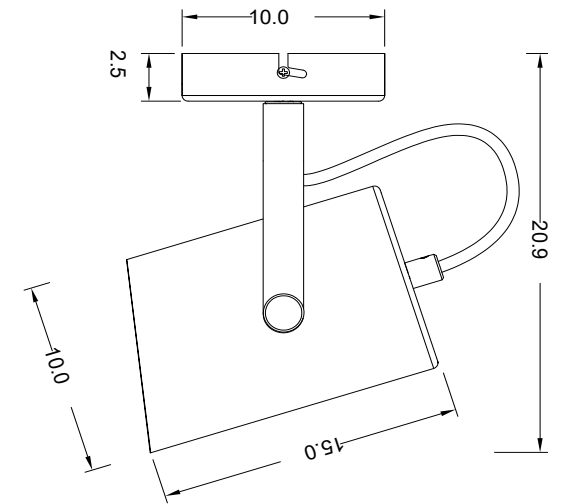

FREYA
TRADITION OF QUALITY

Instruction

FR4004WL-01BBS

1 x E27 (25W)

Model: FR4004WL-01BBS
Collection: Loft

Wall Lamps