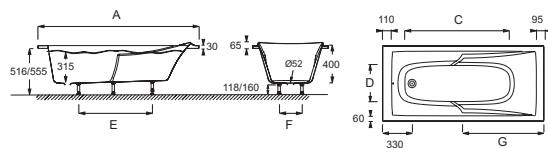

E60901

Collection: CORVETTE

Finish*:

00 - White

Main features:

Features

- DIMENSIONS: 170 x 75 cm
- MATERIAL: Acrylic
- VOLUME (L): 166/96
- FOOT HEIGHT: 118/160
- FEET: Supplied
- WASTE : Not supplied
- BATH WELL LENGTH: 106.7 cm
- TWO-PERSON BATH: No
- GUARANTEE: 10 years
- WEIGHT: 15.3 kg
- INSTALLATION TYPE: Drop-in
- SHAPE: Rectangular
- WASTE DIAMETER: 5,2 cm
- STEP: Not supplied
- OPTIONAL COORDINATING PANEL: Yes
- BATH WELL WIDTH: 33 cm
- CAN BE EQUIPPED WITH A WHIRLPOOL SYSTEM: No
- SUPPLIED WITH: Adjustable Quick clip feet

Technical drawing

Mm	E60900	E60905	E60901	E60902	E60903	E60904
A	1798 ±1	1698 ±1	1697 ±1	1700 ±1	1600 ±1	1500 ±1
B	804 ±1	800 ±1	753 ±1	705 ±1	702 ±1	702 ±1
C	1167	1067	1067	1067	954	954
D	380	380	330	280	280	280
E	750	750	700	700	650	600
F	200	200	140	140	140	140
G	900	850	850	850	800	750

Product Specification: Drop-in bath 170 x 75 cm. E60901. Collection: CORVETTE. DIMENSIONS: 170 x 75 cm. WEIGHT: 15.3 kg. MATERIAL: Acrylic. INSTALLATION TYPE: Drop-in. VOLUME (L): 166/96. SHAPE: Rectangular. FOOT HEIGHT: 118/160. WASTE DIAMETER: 5,2 cm. FEET: Supplied. STEP: Not supplied. WASTE : Not supplied. OPTIONAL COORDINATING PANEL: Yes. BATH WELL LENGTH: 106.7 cm. BATH WELL WIDTH: 33 cm. TWO-PERSON BATH: No. CAN BE EQUIPPED WITH A WHIRLPOOL SYSTEM: No. GUARANTEE: 10 years. SUPPLIED WITH: Adjustable Quick clip feet.