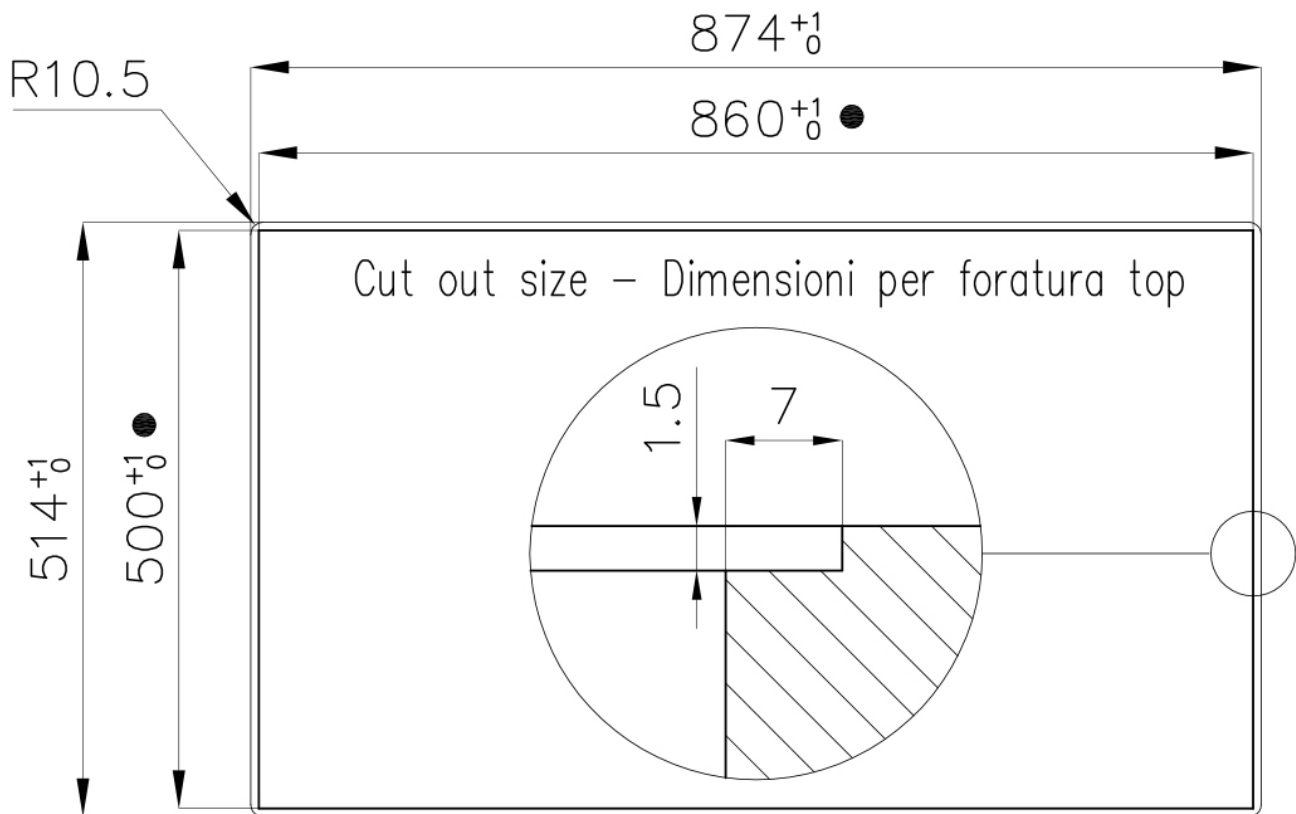

- Built-in cut out for FTS – Foratura per installazione FTS

GALLERY