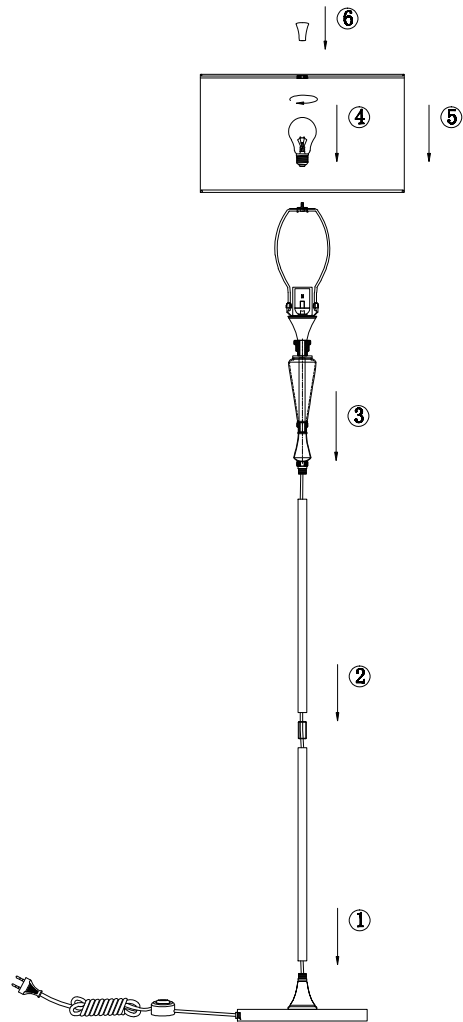

Instruction

MOD014FL-01N

1 x E27 (40W)

Model: MOD014FL-01N
Collection: Modern
Series: Alicante

Table Lamps