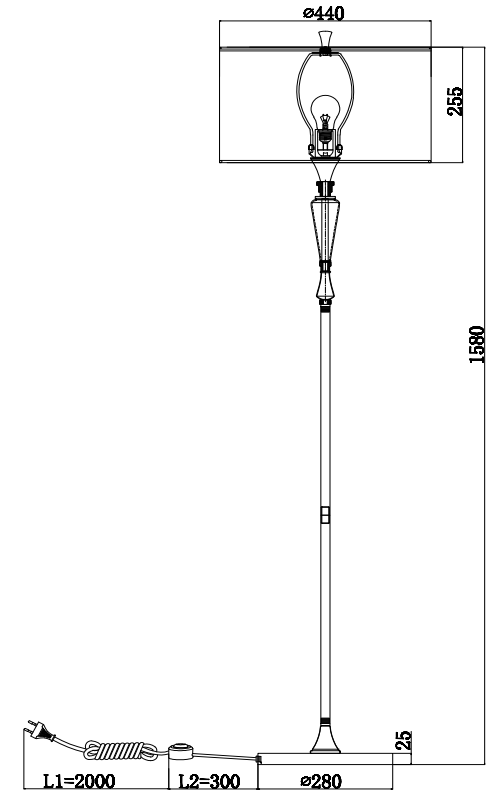

Instruction

MOD014FL-01N

1 x E27 (40W)

Model: MOD014FL-01N
Collection: Modern
Series: Alicante

Table Lamps