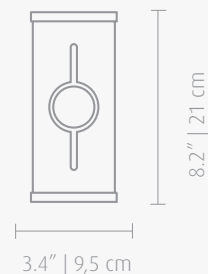

MATERIALS

BODY: Brass
SHADE: Steel and Brass
Black Gloss | Gold Plated

STANDARD FINISHES*

BODY: Black Gloss
SHADE: Gold Plated

*AVAILABLE FINISHES P.175

WEIGHT

CHUCK 1 - Approx. 1,5 kg | 3.3 lbs

BULBS

CHUCK 1 - E14 Silver Crown Reflector

DIMENSIONS

CHUCK 1
WIDTH: 3.4" | 9,5 cm
HEIGHT: 8.2" | 21 cm
LENGTH: 6.1" | 17 cm

Продажа дизайнерской мебели,
света и аксессуаров
по всей России

8 (800) 500-70-36
hello@barcelonadesign.ru
www.barcelonadesign.ru