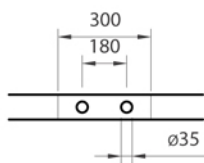

* Option

Rim detail

CAST IRON BATHTUB Collection	
Code	Description
9132	Cast iron bathtub 1700x810 (Kg. 124 - Lt. 220) Without tap holes, external unfinished
9120	Cast iron feet Unfinished
9121	White
9122-C	Chrome
9123	Incalux
103	External painting External painting White
105	External painting RAL
106	Gold leaf decoration
107	Silver leaf decoration

GH
GENTRY HOME

Verona - Italy
tel. +39 045 8006917
fax. +39 045 8020111
gentry-home.com

CAST IRON BATHTUB Collection	
Code	Description
0190-C 0191-I/N/O/OR 0191-B/ND/R	<p>Exposed bath waste with drain stopper chain and overflow with exposed pipes for floor connector and siphon</p> <p>Chrome Incalux, Nickel, Dark Gold, Rose Gold Bronze, Dark Nickel, Copper</p>