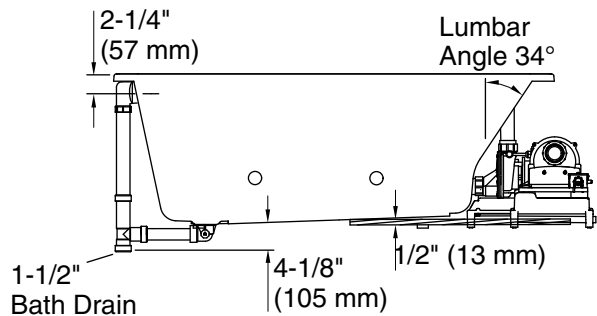

Underscore® Rectangle

5' BubbleMassage™ Whirlpool Bath

K-1168-XH2G

No change in measurements if connected with drain illustrated. (K-7272)

Blower Motor/ Control Access
30" (762 mm) W x 15" (381 mm) H

Required Electrical Service

Technical Information

All product dimensions are nominal.

Installation:	Drop-in, Under-mount
Drain location:	End
Basin area, bottom:	42" x 23-1/2" (1067 mm x 597 mm)
Basin area, top:	55-1/8" x 27-1/8" (1400 mm x 689 mm)
Weight:	163 lbs (73.9 kg)
Minimum floor load:	63.8 lbs/ft ² (311.5 kg/m ²)
Water depth:	17-1/8" (435 mm)
Water capacity:	81 gal (306.6 L)
Cutout:	Drop-in, 59-1/2" x 31-1/2" (1511 mm x 800 mm)
Template:	Under-mount, K-590, not required, not included