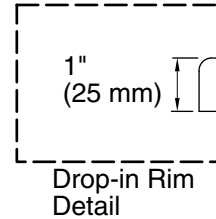

Underscore® Rectangle

5' BubbleMassage™ Whirlpool Bath

K-1168-XH2G

No change in measurements if connected with drain illustrated. (K-7272)

Blower Motor/ Control Access
30" (762 mm) W x 15" (381 mm) H

Required Electrical Service

Technical Information

All product dimensions are nominal.

Installation:	Drop-in, Under-mount
Drain location:	End
Basin area, bottom:	42" x 23-1/2" (1067 mm x 597 mm)
Basin area, top:	55-1/8" x 27-1/8" (1400 mm x 689 mm)
Weight:	163 lbs (73.9 kg)
Minimum floor load:	63.8 lbs/ft ² (311.5 kg/m ²)
Water depth:	17-1/8" (435 mm)
Water capacity:	81 gal (306.6 L)
Cutout:	Drop-in, 59-1/2" x 31-1/2" (1511 mm x 800 mm)
Template:	Under-mount, K-590, not required, not included