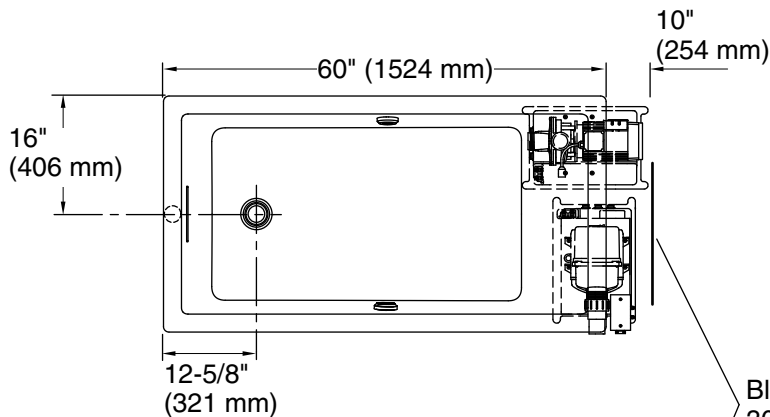

Underscore® Rectangle

5' BubbleMassage™ Whirlpool Bath

K-1168-XH2G

No change in measurements if connected with drain illustrated. (K-7272)

Blower Motor/ Control Access
30" (762 mm) W x 15" (381 mm) H

Required Electrical Service

Technical Information

All product dimensions are nominal.

Installation:	Drop-in, Under-mount
Drain location:	End
Basin area, bottom:	42" x 23-1/2" (1067 mm x 597 mm)
Basin area, top:	55-1/8" x 27-1/8" (1400 mm x 689 mm)
Weight:	163 lbs (73.9 kg)
Minimum floor load:	63.8 lbs/ft ² (311.5 kg/m ²)
Water depth:	17-1/8" (435 mm)
Water capacity:	81 gal (306.6 L)
Cutout:	Drop-in, 59-1/2" x 31-1/2" (1511 mm x 800 mm)
Template:	Under-mount, K-590, not required, not included