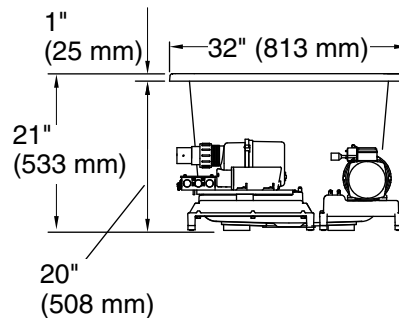

Underscore® Rectangle

5' BubbleMassage™ Whirlpool Bath

K-1168-XH2G

No change in measurements if connected with drain illustrated. (K-7272)

Blower Motor/ Control Access
30" (762 mm) W x 15" (381 mm) H

Required Electrical Service

Technical Information

All product dimensions are nominal.

Installation:	Drop-in, Under-mount
Drain location:	End
Basin area, bottom:	42" x 23-1/2" (1067 mm x 597 mm)
Basin area, top:	55-1/8" x 27-1/8" (1400 mm x 689 mm)
Weight:	163 lbs (73.9 kg)
Minimum floor load:	63.8 lbs/ft ² (311.5 kg/m ²)
Water depth:	17-1/8" (435 mm)
Water capacity:	81 gal (306.6 L)
Cutout:	Drop-in, 59-1/2" x 31-1/2" (1511 mm x 800 mm)
Template:	Under-mount, K-590, not required, not included