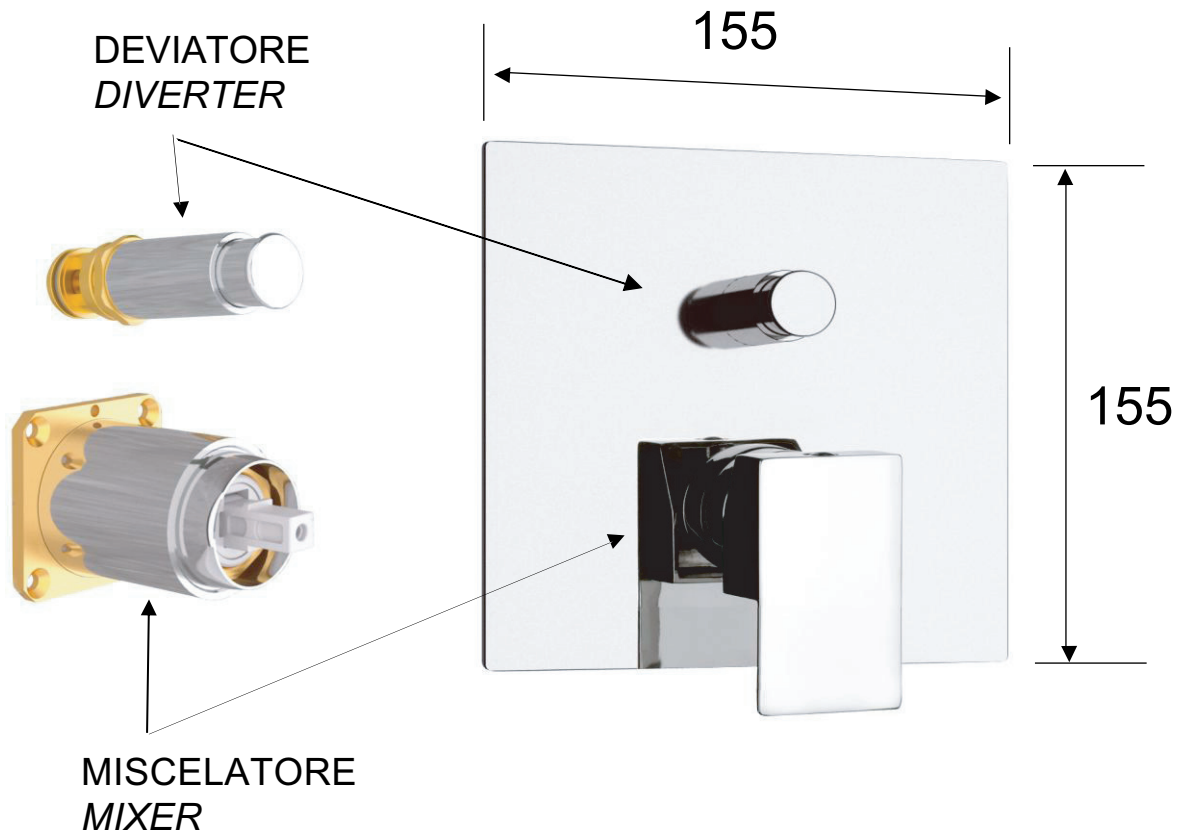

DANIEL

SCHEDA TECNICA TECHNICAL FEATURES

ART. COD.

SK612KB

MATERIALI / MATERIALS

OTTONE / BRASS

CROMATURA / CHROME PLATING

EN 248