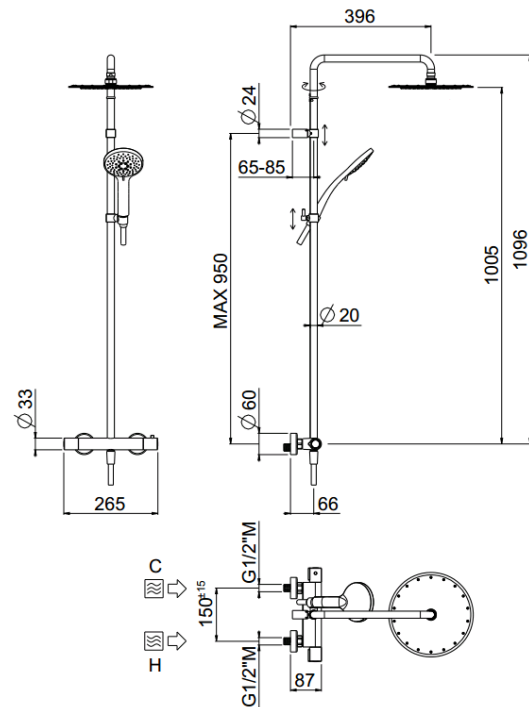

Rigoletto

Rigoletto MySlim shower head
00-1811-N-CR

TECHNICAL INFORMATION

Bridge shower column including exposed thermostatic mixer with diverter, turning bar with adjustable mounting. Round ultra-thin shower head, Ø240, non-liming in stainless steel. 3 jets non-liming shower in ABS. Smooth double anti-torsion PVC flexible hose, cm 150. CHROME

Flow rate:
x rubinetto

PICTURE

SPARE PARTS

ORIC031
T°

ORIC032
2 vie / ways

FEATURES

rain jet

central jet

side jet

double anti-torsion

adjustable column

TECHNICAL DRAWING

FINISHINGS