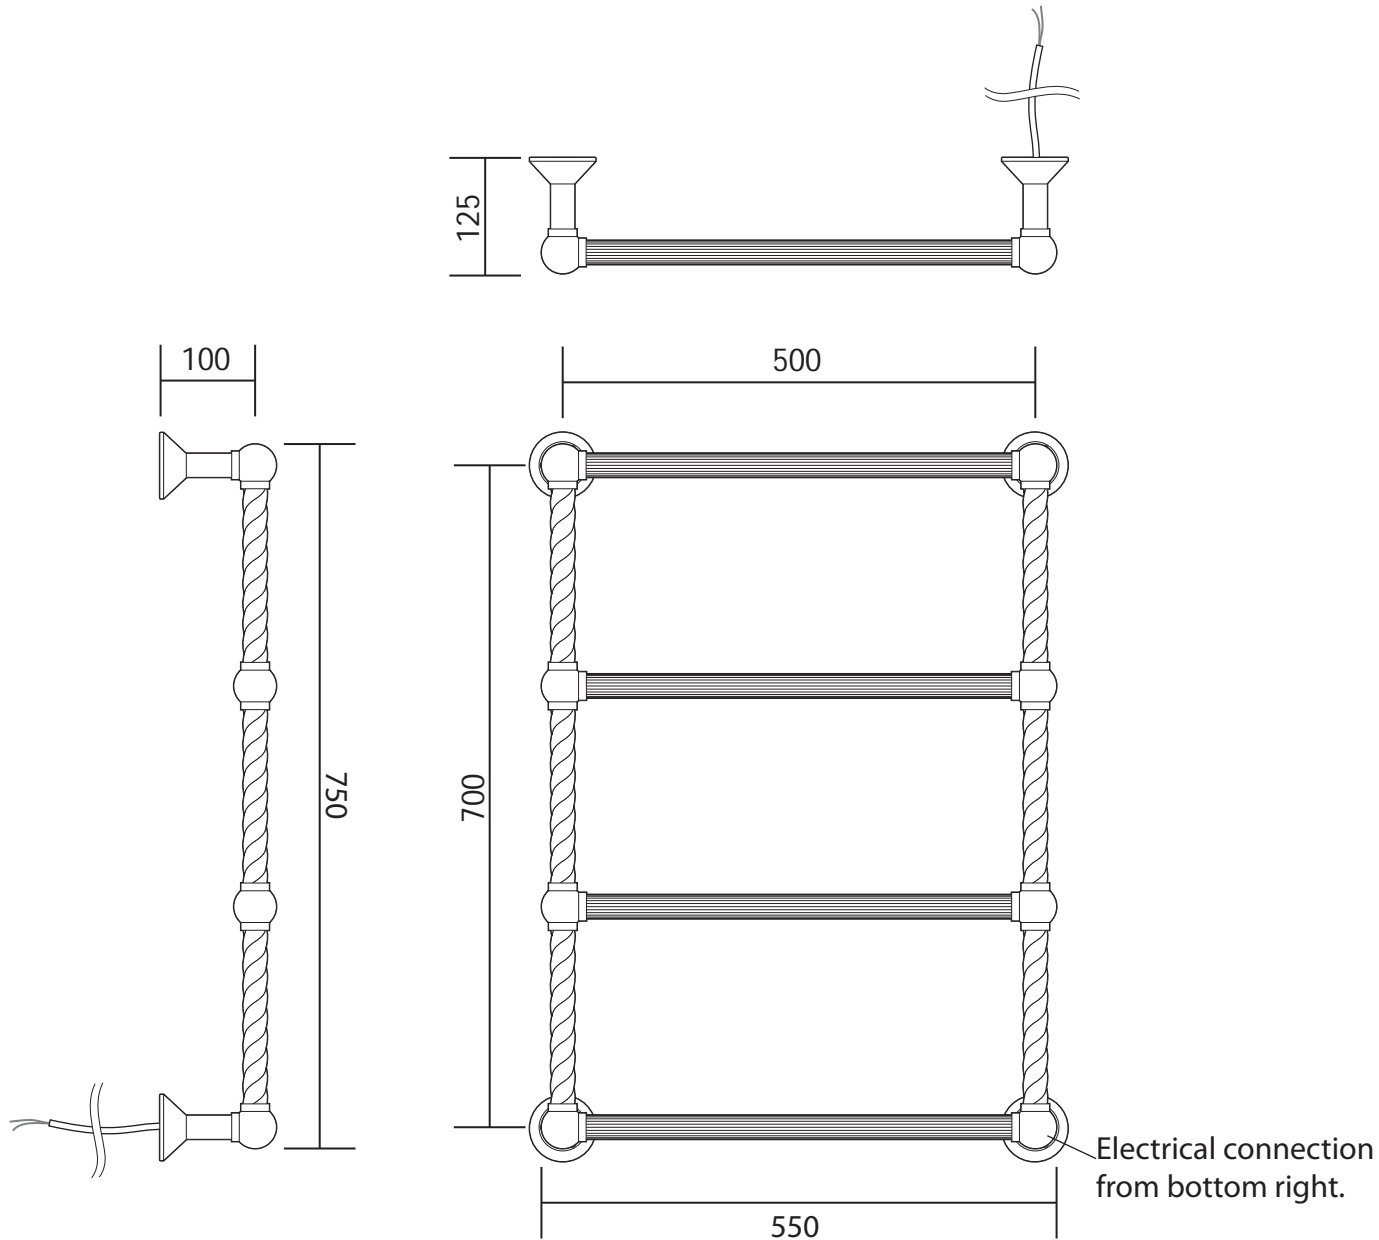

**Collection : Chauffe-serviettes / Towel warmers**

**Chauffe serviettes électrique "Loire", connexions murales.  
"Loire" towel warmer, wall mounted connections**

Ref : HTR-8803

**Informations :**  
*All measurements are nominal dimensions only, and are not binding.*

**CRISTAL & BRONZE**

PARIS · 1937

26/08/2020-1