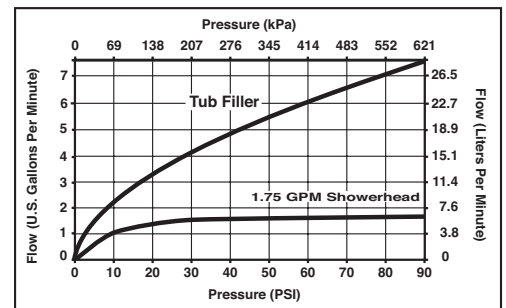

WARRANTY

- Lifetime limited warranty on parts (other than electronic parts and batteries) and finishes; or, for commercial users, for 5 years from date of purchase.
- 5 year limited warranty on electronic parts (other than batteries); or, for commercial users, for 1 year from the date of purchase. No warranty is provided on batteries.

COMPLIES WITH:

- ASME A112.18.1 / CSA B125.1
- ASSE 1016
- Indicates compliance to ICC/ANSI A117.1 - Valve control only
- EPA WaterSense®

Submitted Model No.: _____

Specific Features: _____