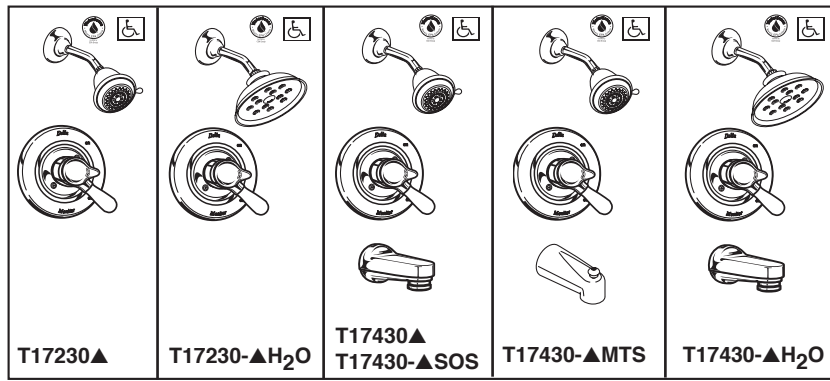

WARRANTY

- Lifetime limited warranty on parts (other than electronic parts and batteries) and finishes; or, for commercial users, for 5 years from date of purchase.
- 5 year limited warranty on electronic parts (other than batteries); or, for commercial users, for 1 year from the date of purchase. No warranty is provided on batteries.

COMPLIES WITH:

- ASME A112.18.1 / CSA B125.1
- ASSE 1016
- Indicates compliance to ICC/ANSI A117.1 - Valve control only
- EPA WaterSense®

Submitted Model No.: _____

Specific Features: _____