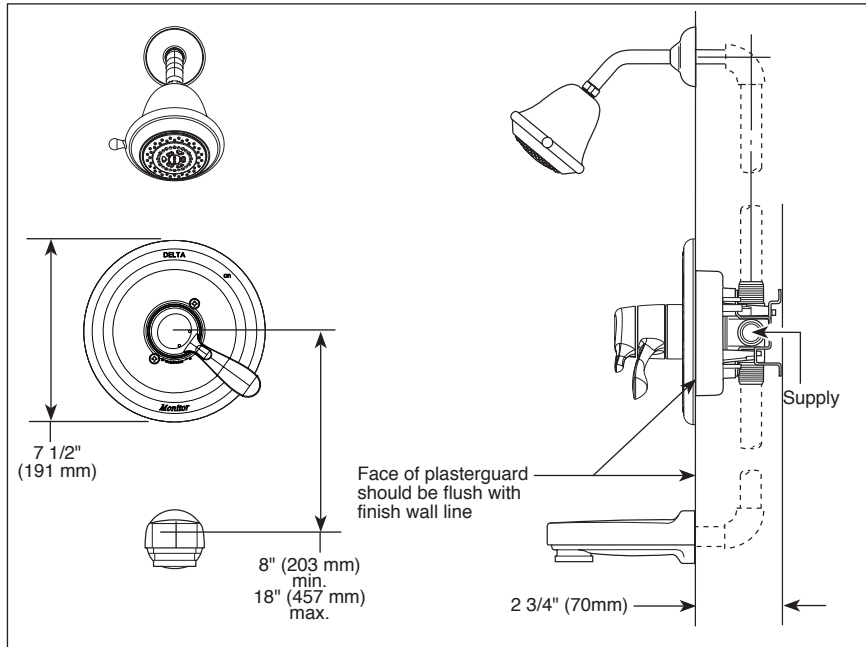

▲ Designate Proper Finish Suffix

Pull-Down Diverters
RP5836 (Non-Metal Slip-On)
RP17454▲ (Metal)
RP17453▲ (Non-Metal)

RP41591▲ (Metal Slip-On Pull-Up Diverter)

RP77992 Available Extension Kit

RP43381▲ Touch-Clean® Raincan Showerhead
1.75 GPM

RP70173▲ 1.75 GPM H₂O Showerhead

Full Body Spray

Massaging Spray

Soft Drench Spray

Full Spray

Delta reserves the right (1) to make changes in specifications and materials, and (2) to change or discontinue models, both without notice or obligation. Dimensions are for reference only. See current full-line price book or www.deltafaucet.com for finish options and product availability.