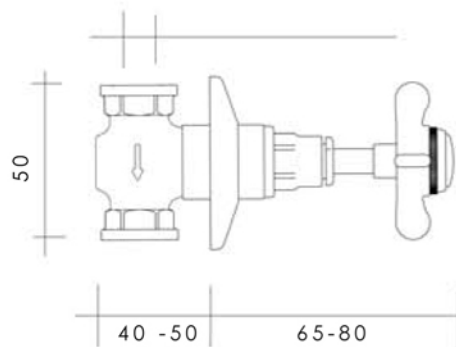

Diametro 70

1/2 BSP FEM

MAYFAIR Collection	
Code	Description
8070-C 8071-I/N/O/OR 8071-B/ND/R	Mayfair cut off tap wall mounted mixer 1/2 Chrome Incalux, Nickel, Dark Gold, Rose Gold Bronze, Dark Nickel, Copper
8070-3/4-C 8071-3/4-I/N/O/OR 8071-3/4-B/ND/R	Mayfair cut off wall mounted mixer 3/4 Chrome Incalux, Nickel, Dark Gold, Rose Gold Bronze, Dark Nickel, Copper