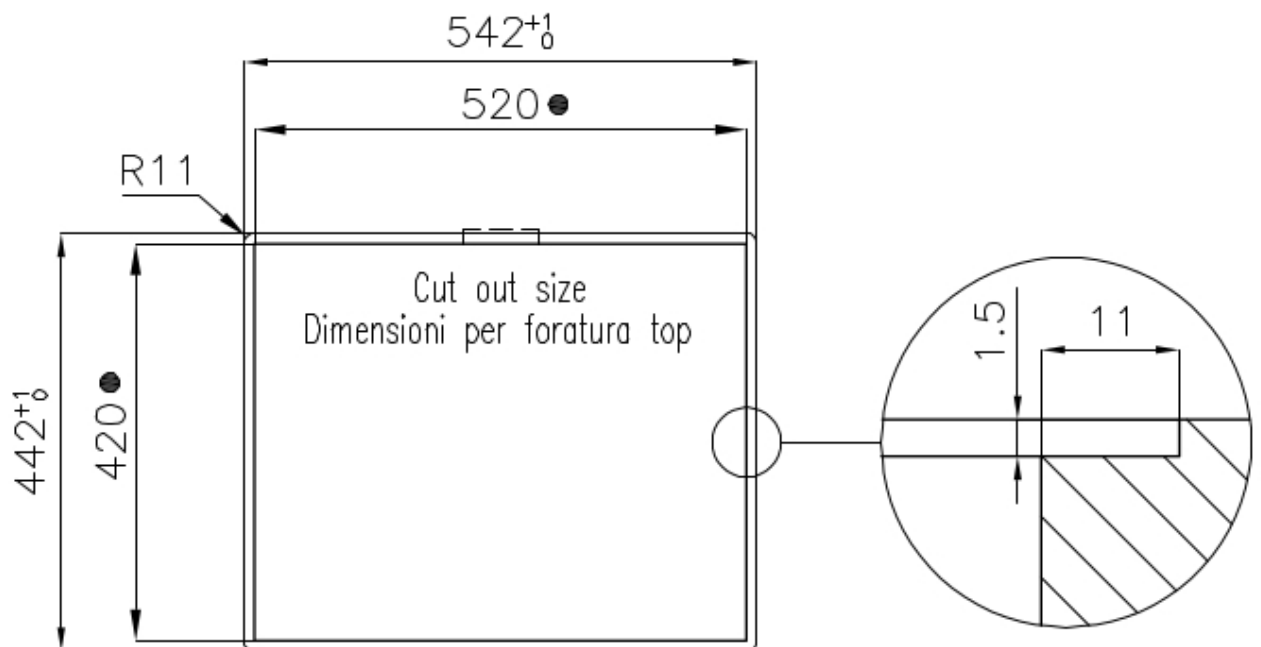

- Built-in cut out for FTS – Foratura per installazione FTS

OPTIONAL ACCESSORIES