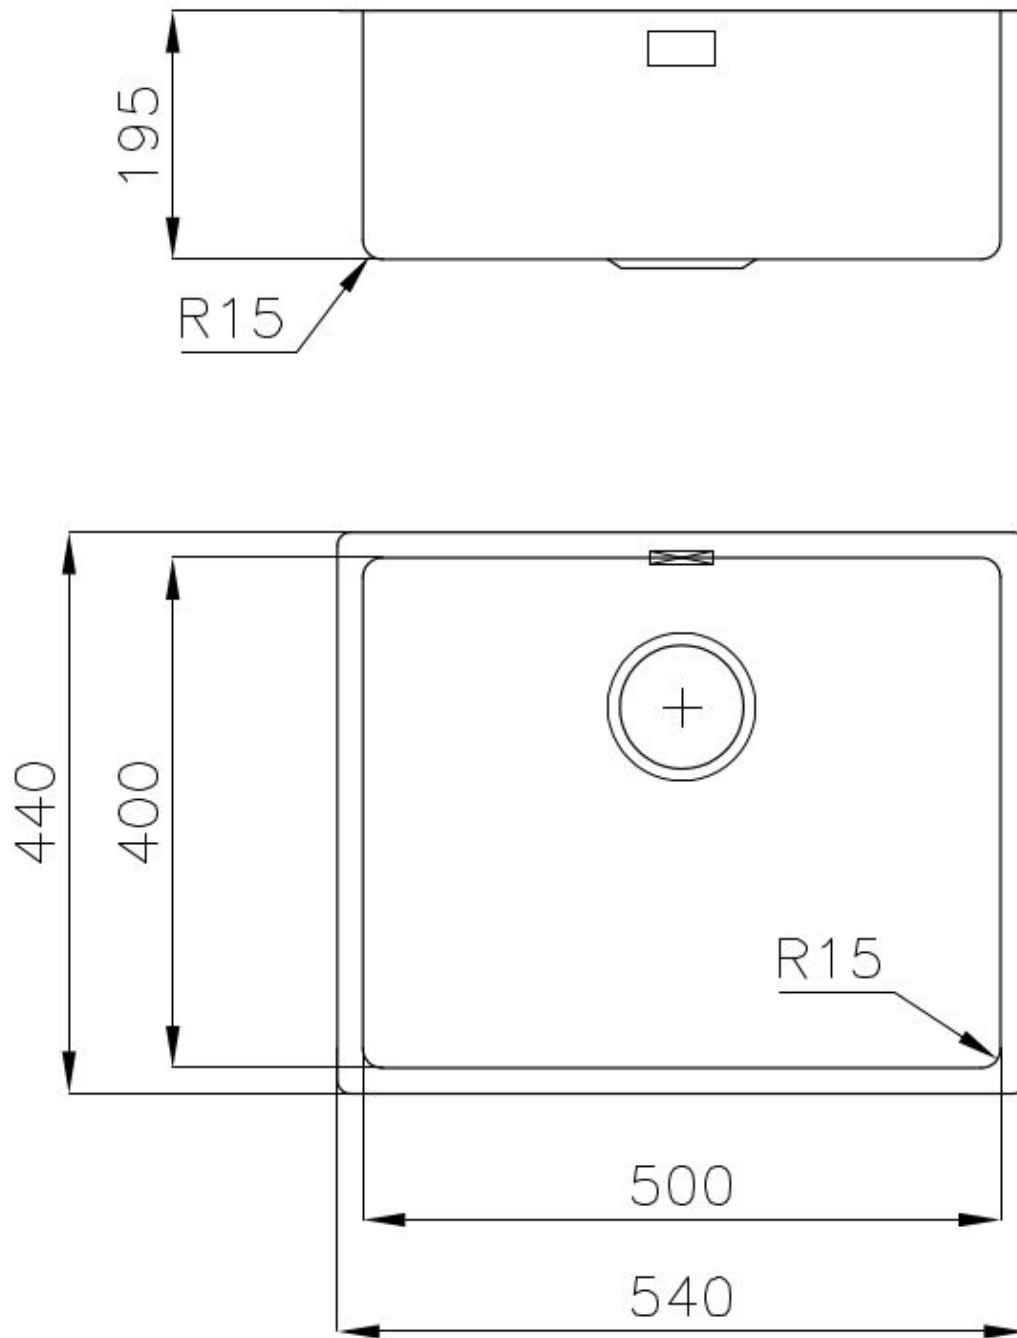

Intaglio per il troppo-pieno
Recess for housing the over-flow