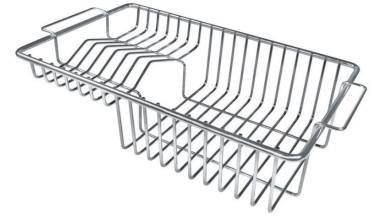

Small radius Bowls with squared shapes with a modern design and an increased capacity, for a minimal aesthetics connected with an extreme practicality.

TECHNICAL DATA

Cut out size
Dimensioni per foratura top

OPTIONAL ACCESSORIES

Cestello inox 8612 000

Glass chopping board 8631 300

HPDE Chopping board 8657 001

HPDE Twin chopping board 8644 101

Iroko-wood chopping board with stainless steel colander 8644 042

Iroko-wood sliding chopping board 8644 041

Iroko-wood twin chopping board 8644 004

Stainless steel colander 8154 000

Stainless steel plate rack 8100 154

Stainless steel plate rack 8100 303

White basket 8612 100

White bowl 8153 100

Graters kit with ring-holder and food collection tray 8159 101

Stainless steel perforated tray 8151 000

Stainless steel plate rack 8100 201

WARNING:

The accessories 8159101, 8100303,8151000 are only usable in combination with 8644101

The accessories 8100154, 8154000 are only usable in combination with 8644004