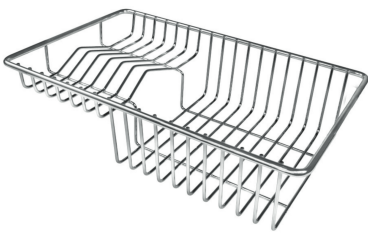

Drainer No

Width 75 cm

Bowl dimension 710x400mm

Number of bowls 1 bowl

Waste fitting 3,5" drain

FEATURES

Basket 3,5" waste fitting The drain is equipped with a large 3.5" drain, with the practical basket cap that prevents the discharge of solid parts. The 3.5 "drain allows the use of the Foster waste-disposer, compatible with all models.

Small radius Bowls with squared shapes with a modern design and an increased capacity, for a minimal aesthetics connected with an extreme practicality.

TECHNICAL DATA

Cut out size
Dimensioni per foratura top

OPTIONAL ACCESSORIES

Cestello inox 8612 000

Glass chopping board 8631 300

HPDE Chopping board 8657 001

HPDE Twin chopping board 8644 101

Iroko-wood chopping board with stainless steel colander 8644 042

Iroko-wood sliding chopping board 8644 041

Iroko-wood twin chopping board 8644 004

Stainless steel colander 8154 000

Stainless steel plate rack 8100 154

Stainless steel plate rack 8100 303

White basket 8612 100

White bowl 8153 100

Graters kit with ring-holder and food collection tray 8159 101