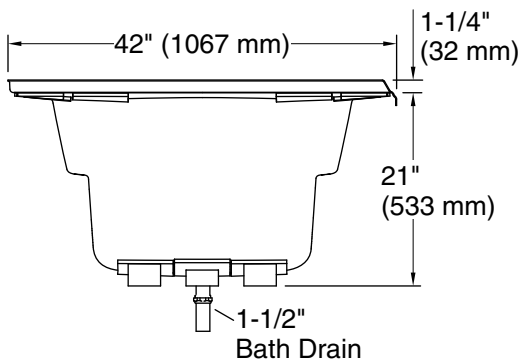

Features

- Decked oval shape creates a graceful and spacious bathing experience.
- Generous 6-foot length provides spacious bathing for up to two people.
- Molded lumbar support and armrests offer extra comfort while bathing.
- Integral flange helps prevent water from seeping behind wall and simplifies alcove installation.

 Recommended Faucet Location

Tile Flange Detail

Technical Information

All product dimensions are nominal.

Installation:	Three-wall alcove
Drain location:	Right
Basin area, bottom:	55" x 23-1/4" (1397 mm x 591 mm)
Basin area, top:	64" x 32" (1626 mm x 813 mm)
Weight:	100 lbs (45.4 kg)
Minimum floor load:	38 lbs/ft ² (185.5 kg/m ²)
Water depth:	15" (381 mm)
Water capacity:	78.5 gal (297.2 L)
Minimum flat for door:	3-1/16" (78 mm)

Notes

Measure your actual product for rough-in details.

Install this product according to the installation instructions.

The hot water supply should be 70% of the capacity of the bath or greater. Installations will vary.