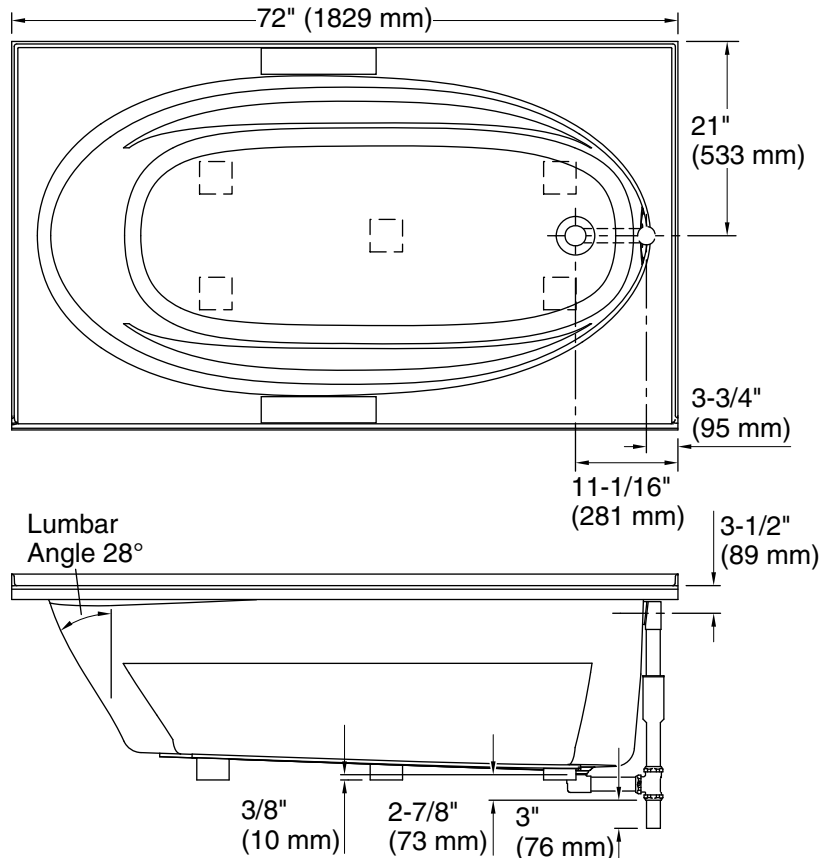

Features

- Decked oval shape creates a graceful and spacious bathing experience.
- Generous 6-foot length provides spacious bathing for up to two people.
- Molded lumbar support and armrests offer extra comfort while bathing.
- Integral flange helps prevent water from seeping behind wall and simplifies alcove installation.

 Recommended Faucet Location

Tile Flange Detail

Technical Information

All product dimensions are nominal.

Installation:	Three-wall alcove
Drain location:	Right
Basin area, bottom:	55" x 23-1/4" (1397 mm x 591 mm)
Basin area, top:	64" x 32" (1626 mm x 813 mm)
Weight:	100 lbs (45.4 kg)
Minimum floor load:	38 lbs/ft ² (185.5 kg/m ²)
Water depth:	15" (381 mm)
Water capacity:	78.5 gal (297.2 L)
Minimum flat for door:	3-1/16" (78 mm)

Notes

Measure your actual product for rough-in details.

Install this product according to the installation instructions.

The hot water supply should be 70% of the capacity of the bath or greater. Installations will vary.