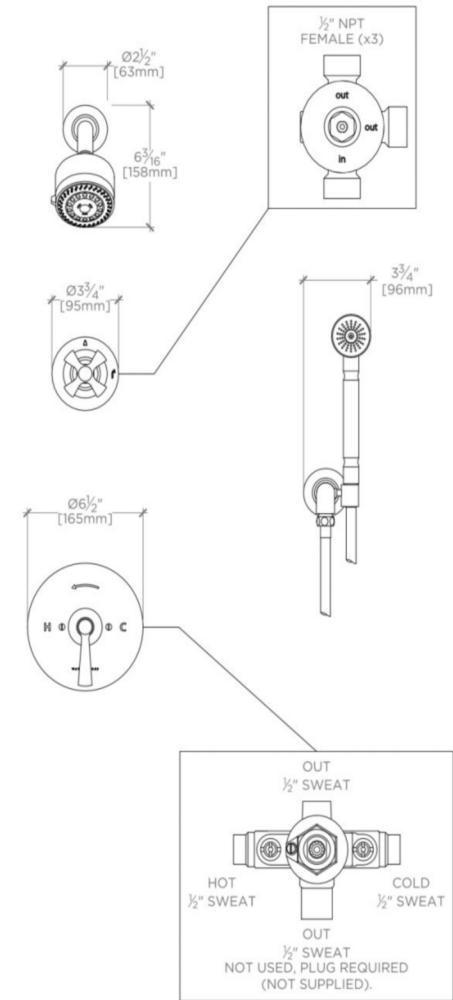

TRANSIT

TRSP21

Transit Pressure Balance Shower Package with 3 1/4" Shower Head, Handshower and Diverter Cross Handle

SHOWN IN TRANSIT PRESSURE BALANCE SHOWER PACKAGE WITH 3 1/4" SHOWER HEAD, HANDSHOWER AND DIVERTER

INSPIRATION

Stylish simplicity that fits into any decor. Each design represents a sophisticated mix of modern and traditional influences, streamlined into a sculpted and tapered look.

PRODUCT FEATURES

This shower package is composed of the following product styles: TRSH01, UNSH03, TRPB10, GUPB81, TRHS01, UN2PG1, GUDV23, TRVC40

WATERWORKS

TRANSIT

TRSP21

Transit Pressure Balance Shower Package with 3 1/4" Shower Head, Handshower and Diverter Cross Handle

TRSP21 SIDE VIEW
THIS DRAWING IS NOT INTENDED FOR USE AS A PIPING SCHEMATIC

TRSP21 FRONT VIEW