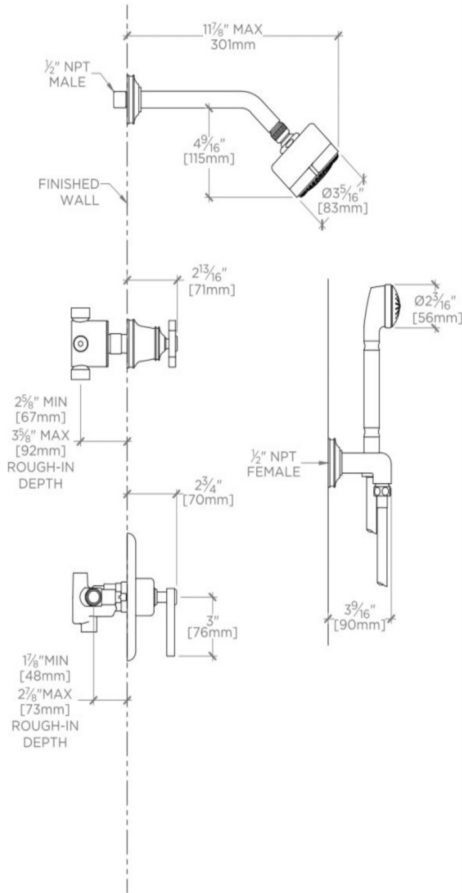

TRANSIT

TRSP21

Transit Pressure Balance Shower Package with 3 1/4" Shower Head, Handshower and Diverter Cross Handle

SHOWN IN TRANSIT PRESSURE BALANCE SHOWER PACKAGE WITH 3 1/4" SHOWER HEAD, HANDSHOWER AND DIVERTER

INSPIRATION

Stylish simplicity that fits into any decor. Each design represents a sophisticated mix of modern and traditional influences, streamlined into a sculpted and tapered look.

PRODUCT FEATURES

This shower package is composed of the following product styles: TRSH01, UNSH03, TRPB10, GUPB81, TRHS01, UN2PG1, GUDV23, TRVC40

WATERWORKS

TRANSIT

TRSP21

Transit Pressure Balance Shower Package with 3 1/4" Shower Head, Handshower and Diverter Cross Handle

TRSP21 SIDE VIEW
THIS DRAWING IS NOT INTENDED FOR USE AS A PIPING SCHEMATIC

TRSP21 FRONT VIEW