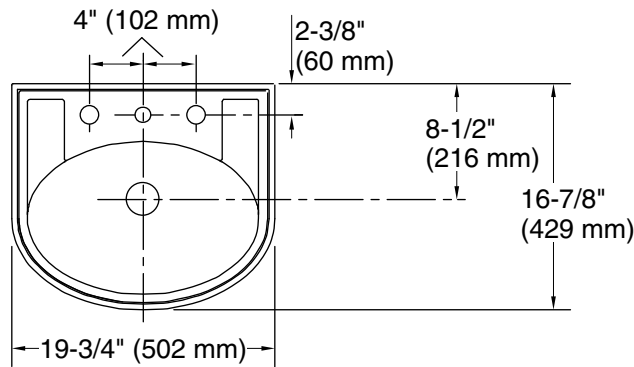

Features

- 8" (203 mm) centerset faucet holes.
- Oval basin.
- Overflow drain.
- Coordinates with other products in the Devonshire collection.

Material

- Vitreous china.

Installation

- Drop-in.

Recommended Products/Accessories

Technical Information

All product dimensions are nominal.

Installation:	Drop-in
Bowl area:	Length: 17" (432 mm) Width: 11" (279 mm) Water depth: 4-1/2" (114 mm)
Number of deck holes:	3
Faucet hole spacing:	8" (203 mm)
Faucet hole(s):	1-3/8" (35 mm)
Drain hole:	1-3/4" (44 mm)
Template:	1002978-7, required, included