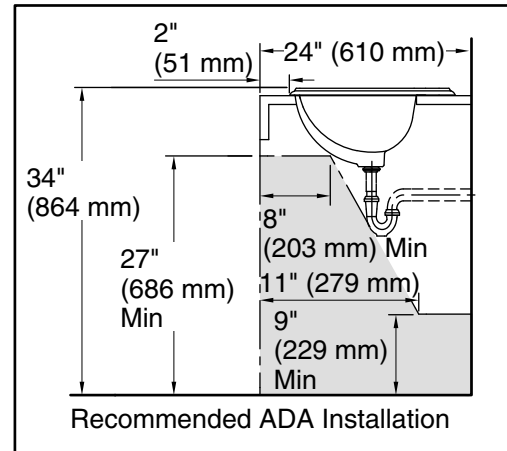

Features

- 8" (203 mm) centerset faucet holes.
- Oval basin.
- Overflow drain.
- Coordinates with other products in the Devonshire collection.

Material

- Vitreous china.

Installation

- Drop-in.

Recommended Products/Accessories

Technical Information

All product dimensions are nominal.

Installation:	Drop-in
Bowl area:	Length: 17" (432 mm) Width: 11" (279 mm) Water depth: 4-1/2" (114 mm)
Number of deck holes:	3
Faucet hole spacing:	8" (203 mm)
Faucet hole(s):	1-3/8" (35 mm)
Drain hole:	1-3/4" (44 mm)
Template:	1002978-7, required, included