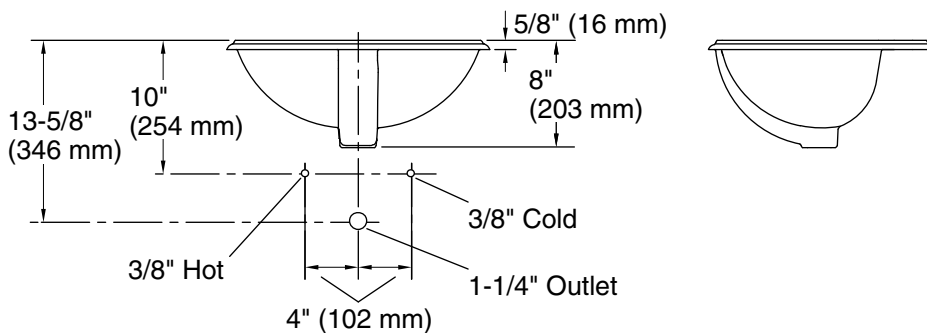

Features

- 8" (203 mm) centerset faucet holes.
- Oval basin.
- Overflow drain.
- Coordinates with other products in the Devonshire collection.

Material

- Vitreous china.

Installation

- Drop-in.

Recommended Products/Accessories

Technical Information

All product dimensions are nominal.

Installation:	Drop-in
Bowl area:	Length: 17" (432 mm) Width: 11" (279 mm) Water depth: 4-1/2" (114 mm)
Number of deck holes:	3
Faucet hole spacing:	8" (203 mm)
Faucet hole(s):	1-3/8" (35 mm)
Drain hole:	1-3/4" (44 mm)
Template:	1002978-7, required, included